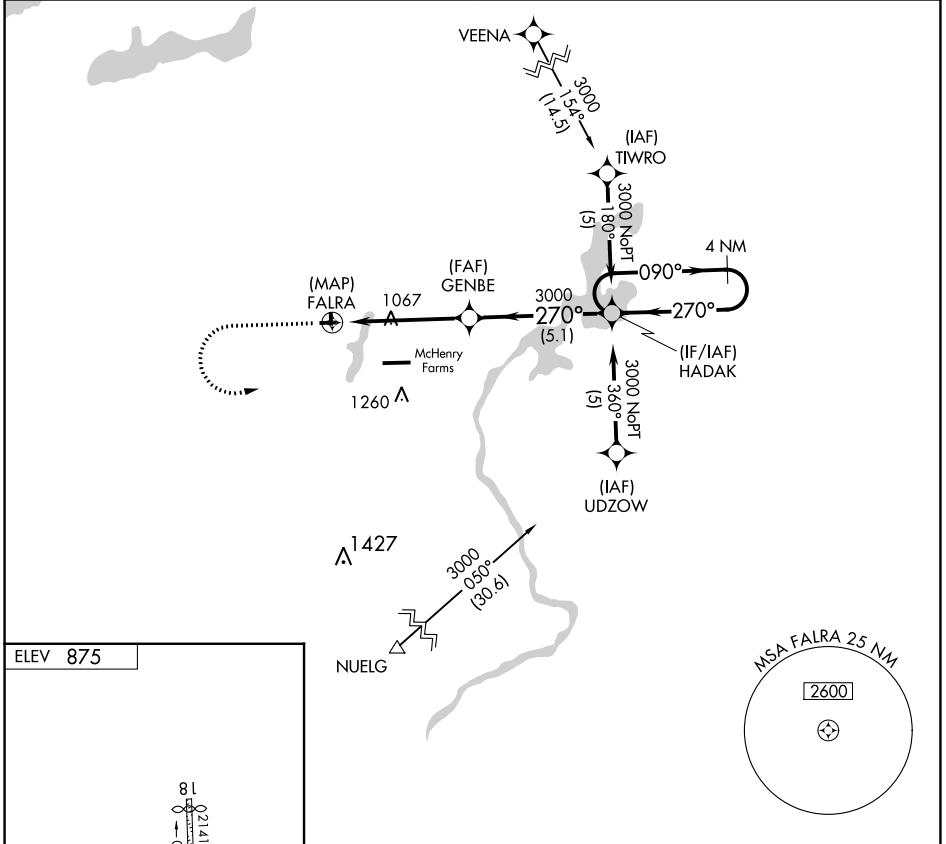

APP CRS 270°	Rwy Idg TDZE Apt Elev	N/A N/A 875
------------------------	-----------------------------	--

RNAV (GPS)-B

GALT FLD (10C)

<p>▼ Use Waukegan Rgnl altimeter setting. GPS or RNP-0.3 Required.</p> <p>▲ NA DME/DME RNP-0.3 NA.</p>	<p>MISSED APPROACH: Climb to 2000, then climbing left turn to 3000 direct HADAK WP and hold.</p>
--	--

<p>CHICAGO APP CON 120.55 306.925</p>	<p>UNICOM 122.8 (CTAF)</p>
--	---------------------------------------

2000	3000	HADAK	4 NM Holding Pattern
GENBE		HADAK	
FALRA	3000	3000	3000
4.9 NM		5.1 NM	

CATEGORY	A	B	C	D
CIRCLING	1480-1	605 (700-1)	1540-1 ³ / ₄ 665 (700-1 ³ / ₄)	NA

EC-3, 22 FEB 2024 to 21 MAR 2024

EC-3, 22 FEB 2024 to 21 MAR 2024