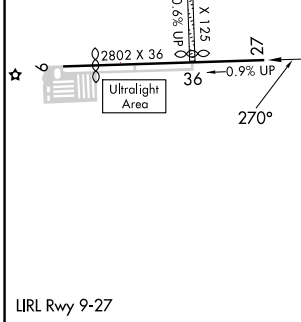

APP CRS 270°	Rwy Idg TDZE Apt Elev	N/A N/A 875
------------------------	-----------------------------	--

RNAV (GPS)-B

GALT FLD (10C)

<p>▼ Use Waukegan Rgnl altimeter setting. GPS or RNP-0.3 Required.</p> <p>▲ NA DME/DME RNP-0.3 NA.</p>	<p>MISSED APPROACH: Climb to 2000, then climbing left turn to 3000 direct HADAK WP and hold.</p>
--	--

<p>CHICAGO APP CON 120.55 306.925</p>	<p>UNICOM 122.8 (CTAF)</p>
--	---------------------------------------

2000	3000	HADAK	4 NM Holding Pattern
GENBE		HADAK	
FALRA	3000	3000	3000
4.9 NM		5.1 NM	

CATEGORY	A	B	C	D
CIRCLING	1480-1	605 (700-1)	1540-1 ³ / ₄ 665 (700-1 ³ / ₄)	NA