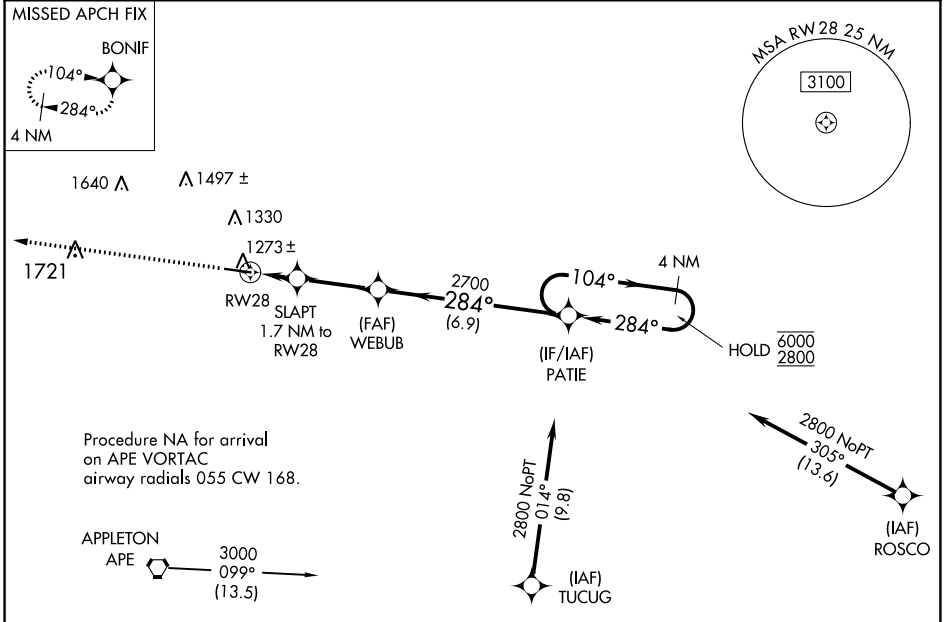

WAAS CH 69423 W28A	APP CRS 284°	Rwy Idg TDZE Apt Elev	5504 1189 1191
--	------------------------	-----------------------------	---

RNAV (GPS) RWY 28

KNOX COUNTY (4I3)

RNP APCH. ▼ For uncompensated Baro-VNAV systems, LNAV/VNAV NA below -17°C or above 36°C.		MISSED APPROACH: Climb to 3000 direct BONIF and hold.	
---	--	---	--

AWOS-3 126.05	COLUMBUS APP CON 125.95 317.775	CLNC DEL 119.45	UNICOM 123.05 (CTAF) 0
-------------------------	---	---------------------------	----------------------------------

EC-2, 22 FEB 2024 to 21 MAR 2024

EC-2, 22 FEB 2024 to 21 MAR 2024

ELEV 1191	TDZE 1189
-----------	-----------

CATEGORY	A	B	C	D
LPV DA		1389-1	200 (200-1)	
LNAV/VNAV DA		1439-1	250 (300-1)	
LNAV MDA		1540-1	351 (400-1)	