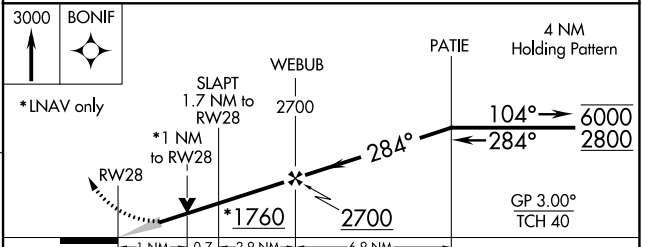

CATEGORY	A	B	C	D
LPV DA		1389-1	200 (200-1)	
LNAV/VNAV DA		1439-1	250 (300-1)	
LNAV MDA		1540-1	351 (400-1)