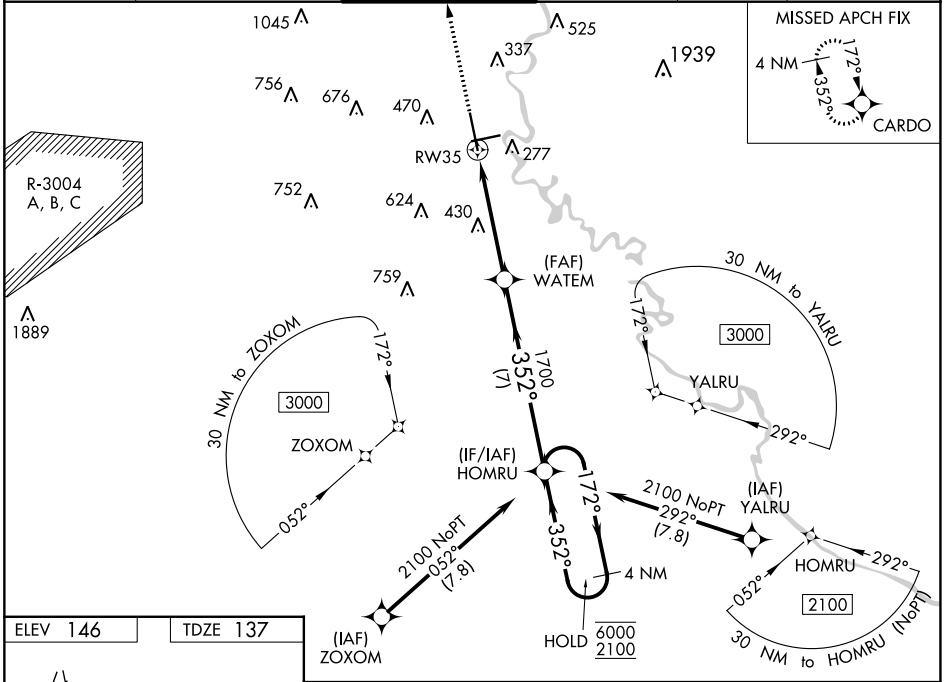

WAAS CH 97303 W35A	APP CRS 352°	Rwy Idg TDZE 137 Apt Elev 146	8001
--	------------------------	---	-------------

RNAV (GPS) RWY 35

AUGUSTA RGNL AT BUSH FLD (AGS)

RNP APCH - GPS.		AUGUSTA TOWER ★ 118.7 (CTAF) 0 239.3		GND CON 121.9 348.6	CLNC DEL 118.65	UNICOM 122.95
For uncompensated Baro-VNAV systems, LNAV/VNAV NA below -6°C or above 54°C.		MALS		MISSED APPROACH: Climb to 2400 direct CARDO and hold.		
ATIS 132.75	AUGUSTA APP CON ★ 126.8 270.3					

CATEGORY	A	B	C	D
LPV DA	387/24		250 (300-1/2)	
LNAV/VNAV DA	668/55		531 (600-1)	
LNAV MDA	780/24	643 (700-1/2)	780-1 3/8	643 (700-1 3/8)
<input checked="" type="checkbox"/> CIRCLING	780-1	634 (700-1)	780-1 7/8	940-2 1/2 794 (800-2/2)

SE-4, 22 FEB 2024 to 21 MAR 2024

SE-4, 22 FEB 2024 to 21 MAR 2024