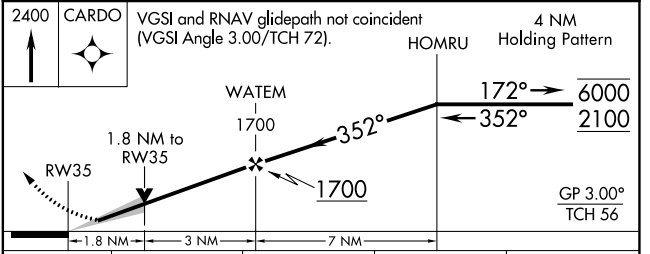

WAAS CH 97303 W35A	APP CRS 352°	Rwy Idg TDZE 137 Apt Elev 146	8001
--	------------------------	---	-------------

RNAV (GPS) RWY 35

AUGUSTA RGNL AT BUSH FLD (AGS)

RNP APCH - GPS.		AUGUSTA TOWER ★ 118.7 (CTAF) 0 239.3		GND CON 121.9 348.6	CLNC DEL 118.65	UNICOM 122.95
For uncompensated Baro-VNAV systems, LNAV/VNAV NA below -6°C or above 54°C.		MALS		MISSED APPROACH: Climb to 2400 direct CARDO and hold.		
ATIS 132.75	AUGUSTA APP CON ★ 126.8 270.3					

CATEGORY	A	B	C	D
LPV DA	387/24		250 (300-1/2)	
LNAV/VNAV DA	668/55		531 (600-1)	
LNAV MDA	780/24	643 (700-1/2)	780-1 3/8	643 (700-1 3/8)
<input checked="" type="checkbox"/> CIRCLING	780-1	634 (700-1)	780-1 7/8	940-2 1/2 794 (800-2/2)