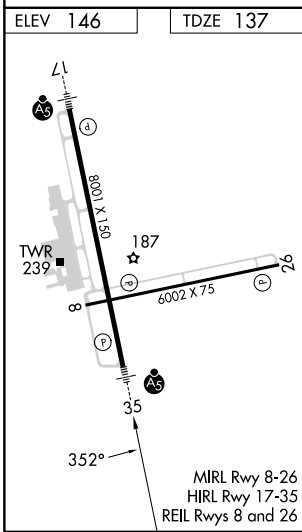

WAAS CH 97303 W35A	APP CRS 352°	Rwy Idg TDZE 137 Apt Elev 146	8001
--	------------------------	---	-------------

RNAV (GPS) RWY 35

AUGUSTA RGNL AT BUSH FLD (AGS)

RNP APCH - GPS.		AUGUSTA TOWER ★ 118.7 (CTAF) 0 239.3		GND CON 121.9 348.6	CLNC DEL 118.65	UNICOM 122.95
For uncompensated Baro-VNAV systems, LNAV/VNAV NA below -6°C or above 54°C.		MALS		MISSED APPROACH: Climb to 2400 direct CARDO and hold.		
ATIS 132.75	AUGUSTA APP CON ★ 126.8 270.3					

CATEGORY	A	B	C	D
LPV DA	387/24		250 (300-1/2)	
LNAV/VNAV DA	668/55		531 (600-1)	
LNAV MDA	780/24	643 (700-1/2)	780-1 3/8	643 (700-1 3/8)
<input checked="" type="checkbox"/> CIRCLING	780-1	634 (700-1)	780-1 7/8	940-2 1/2 794 (800-2/2)