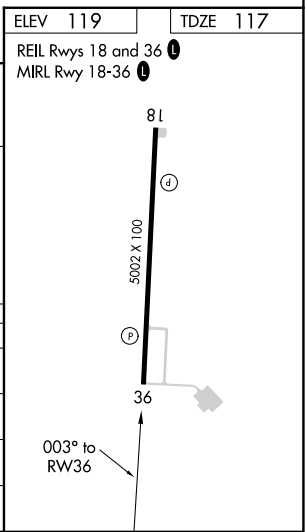

WAAS CH 62913 W36A	APP CRS 003°	Rwy Idg 5002 TDZE 117 Apt Elev 119

RNAV (GPS) RWY 36

GEORGE R CARR MEML AIR FLD (BXA)

RNP APCH.	MISSED APPROACH: Climb to 2000 direct OSTOE and hold.

AWOS-3PT 118.025	HOUSTON CENTER 126.8 327.8	UNICOM 122.8 (CTAF) 0

CATEGORY	A	B	C	D
LPV DA	421-1	304 (400-1)		NA
LNAV/VNAV DA	512-1½	395 (400-1½)		NA
LNAV MDA	840-1 723 (800-1)		840-2 723 (800-2)	NA
CIRCLING	840-1 721 (800-1)		880-2¼ 761 (800-2¼)	NA

SC-4, 22 FEB 2024 to 21 MAR 2024

SC-4, 22 FEB 2024 to 21 MAR 2024