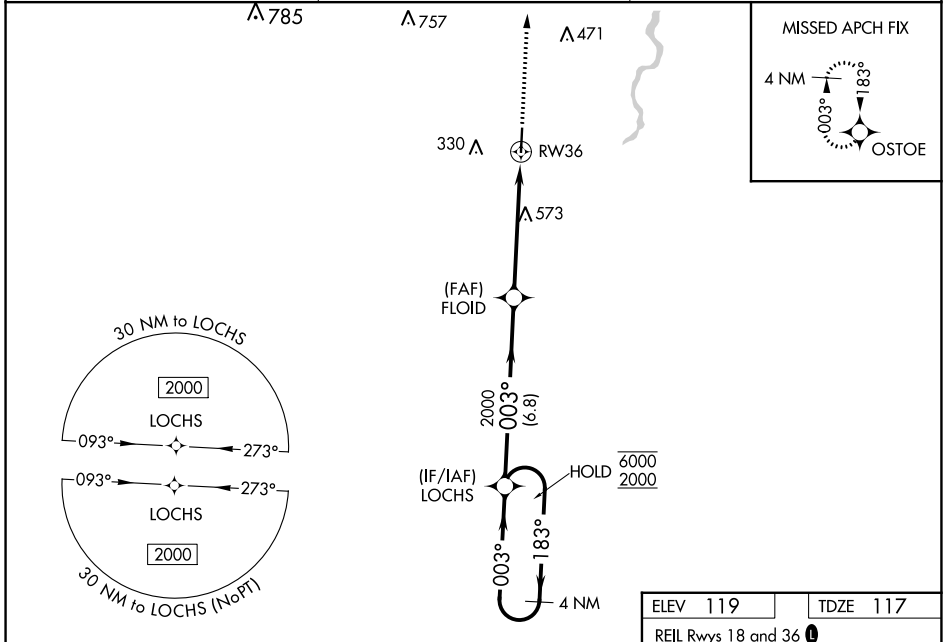

WAAS CH 62913 W36A	APP CRS 003°	Rwy Idg 5002 TDZE 117 Apt Elev 119
--	------------------------	---

RNAV (GPS) RWY 36

GEORGE R CARR MEML AIR FLD (BXA)

RNP APCH.	MISSED APPROACH: Climb to 2000 direct OSTOE and hold.
-----------	---

AWOS-3PT 118.025	HOUSTON CENTER 126.8 327.8	UNICOM 122.8 (CTAF) 0
----------------------------	--------------------------------------	---------------------------------

CATEGORY	A	B	C	D
LPV DA	421-1	304 (400-1)		NA
LNAV/VNAV DA	512-1½	395 (400-1½)		NA
LNAV MDA	840-1 723 (800-1)		840-2 723 (800-2)	NA
CIRCLING	840-1 721 (800-1)		880-2¼ 761 (800-2¼)	NA

SC-4, 22 FEB 2024 to 21 MAR 2024

SC-4, 22 FEB 2024 to 21 MAR 2024