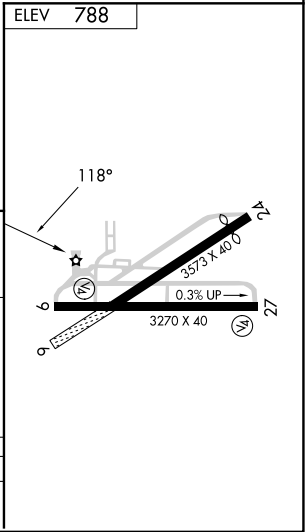

CATEGORY	A	B	C	D
CIRCLING	1400-1	612 (700-1)	1400-1³/₄ 612 (700-1³/₄)	NA