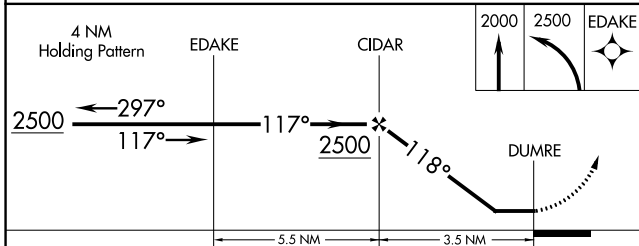

APP CRS	Rwy Idg	N/A
118°	TDZE	N/A
	Apt Elev	788

RNAV (GPS)-B

CAMPBELL (C81)

<p>▼ Use Chicago O'Hare altimeter setting. ▲ NA GPS or RNP-0.3 required. DME/DME RNP-0.3 NA.</p>	<p>MISSED APPROACH: Climb to 2000, then climbing left turn to 2500 direct EDAKE WP and hold.</p>
<p>CHICAGO APP CON 120.55 306.925</p>	<p>UNICOM 122.7 (CTAF)</p>

EC-3, 22 FEB 2024 to 21 MAR 2024

EC-3, 22 FEB 2024 to 21 MAR 2024

CATEGORY	A	B	C	D
CIRCLING	1400-1	612 (700-1)	1400-1 ³ / ₄ 612 (700-1 ³ / ₄)	NA