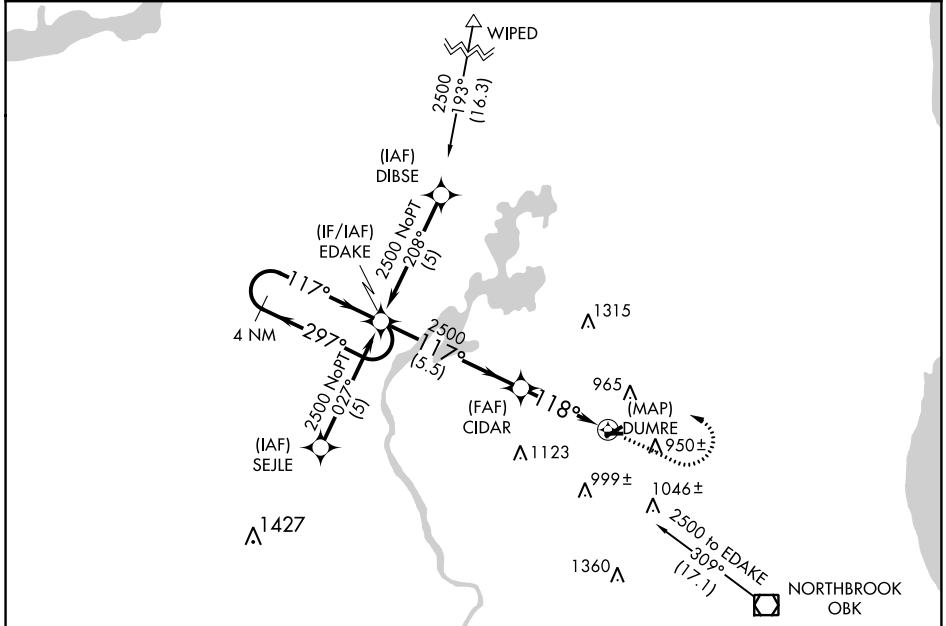

APP CRS	Rwy Idg	N/A
118°	TDZE	N/A
	Apt Elev	788

RNAV (GPS)-B

CAMPBELL (C81)

<p>▼ Use Chicago O'Hare altimeter setting. ▲ NA GPS or RNP-0.3 required. DME/DME RNP-0.3 NA.</p>	<p>MISSED APPROACH: Climb to 2000, then climbing left turn to 2500 direct EDAKE WP and hold.</p>
<p>CHICAGO APP CON 120.55 306.925</p>	<p>UNICOM 122.7 (CTAF)</p>

EC-3, 22 FEB 2024 to 21 MAR 2024

EC-3, 22 FEB 2024 to 21 MAR 2024

CATEGORY	A	B	C	D
CIRCLING	1400-1	612 (700-1)	1400-1 ³ / ₄ 612 (700-1 ³ / ₄)	NA