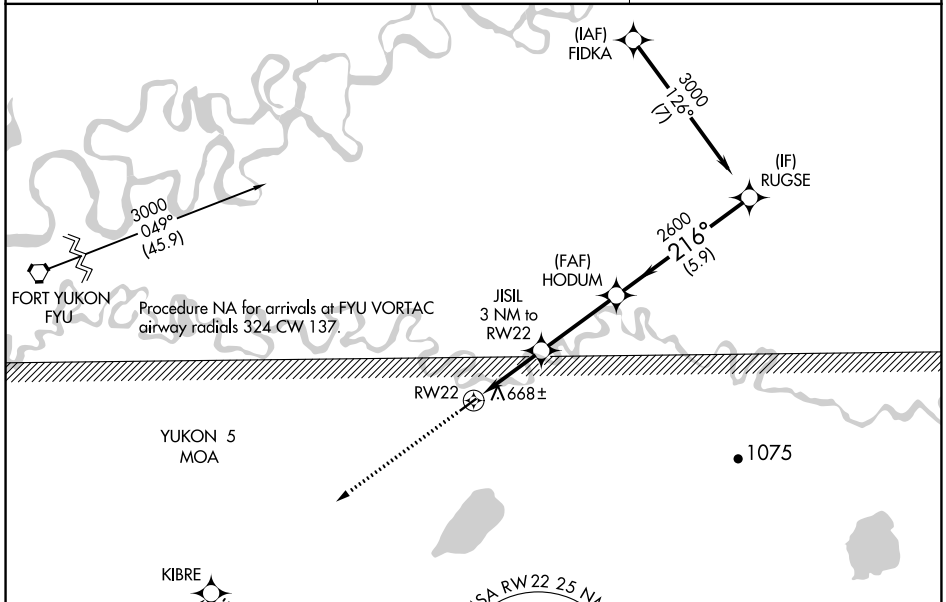

APP CRS 216°	Rwy Idg TDZE Apt Elev	3500 545 549
------------------------	-----------------------------	---

RNAV (GPS) RWY 22

CHALKYITSIK (CIK) (PACI)

RNP APCH.
 Procedure NA at night.
 Procedure NA for arrivals at FYU VORTAC airway radials 324 CW 137.
 Use Fort Yukon altimeter setting.

MISSED APPROACH: Climb to 3000 direct KIBRE and hold.

FYU/PFYU AWOS-3P 125.8	ANCHORAGE CENTER 135.0 225.4	CTAF 122.9
----------------------------------	--	----------------------

CATEGORY	A	B	C	D
LNVA MDA	1020-1	475 (500-1)	1020-1 ³ / ₄	475 (500-1 ³ / ₄)
CIRCLING	1080-1 531 (600-1)	1160-1 611 (700-1)	1200-1 ³ / ₄ 651 (700-1 ³ / ₄)	1360-2 ³ / ₄ 811 (900-2 ³ / ₄)

MIRL Rwy 4-22

AK, 25 JAN 2024 to 21 MAR 2024

AK, 25 JAN 2024 to 21 MAR 2024