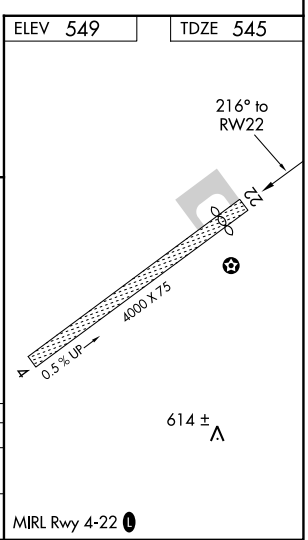

APP CRS 216°	Rwy Idg TDZE Apt Elev	3500 545 549
------------------------	-----------------------------	---

RNAV (GPS) RWY 22

CHALKYITSIK (CIK) (PACI)

RNP APCH.
 Procedure NA at night.
 Procedure NA for arrivals at FYU VORTAC airway radials 324 CW 137.
 Use Fort Yukon altimeter setting.

MISSED APPROACH: Climb to 3000 direct KIBRE and hold.

FYU/PFYU AWOS-3P 125.8	ANCHORAGE CENTER 135.0 225.4	CTAF 122.9
----------------------------------	--	----------------------

CATEGORY	A	B	C	D
LNVA MDA	1020-1	475 (500-1)	1020-1 ³ / ₄	475 (500-1 ³ / ₄)
CIRCLING	1080-1 531 (600-1)	1160-1 611 (700-1)	1200-1 ³ / ₄ 651 (700-1 ³ / ₄)	1360-2 ³ / ₄ 811 (900-2 ³ / ₄)