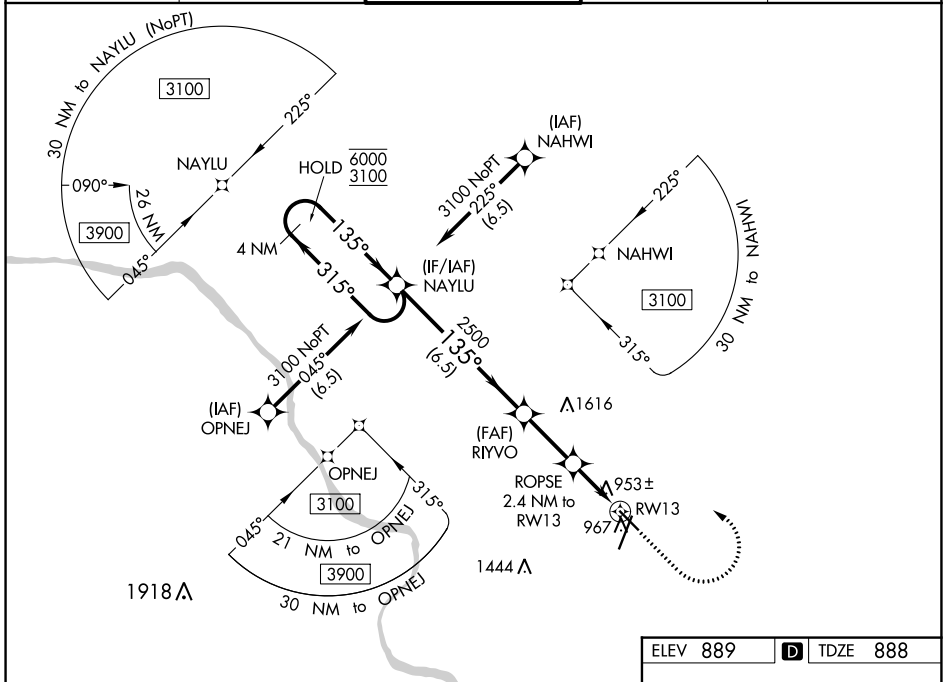

WAAS CH 40042 W13A	APP CRS 135°	Rwy Idg TDZE Apt Elev	5500 888 889
--	------------------------	-----------------------------	---

RNAV (GPS) RWY 13

COLUMBIA RGNL (COU)

RNP APCH.	MISSED APPROACH: Climb to 2000 then climbing left turn to 3100 direct NAYLU and hold.
<p>▽ Circling NA for Cat D west of Rws 2 and 13. Circling Rwy 20 NA at night. For ▲ uncompensated Baro-VNAV systems, LNAV/VNAV NA below -17°C or above 54°C.</p>	

ATIS 128.45	MIZZO APP CON 124.375 353.925	COLUMBIA TOWER * 119.3 (CTAF) 363.25	GND CON 121.6	UNICOM 122.95
-----------------------	---	---	-------------------------	-------------------------

NC-3, 22 FEB 2024 to 21 MAR 2024

NC-3, 22 FEB 2024 to 21 MAR 2024

4 NM Holding Pattern		NAYLU		RIYVO		2000		3100		NAYLU	
6000 ← 315°		3100 → 135°		2500		2500		2500		*LNAV only	
GP 3.00°		TCH 45		*1680		ROPSE 2.4 NM to RW13		*0.9 NM to RW13		RW13	
		6.5 NM		2.5 NM		1.5 NM		0.9			
CATEGORY	A	B	C	D							
LPV DA		1139-1	251 (300-1)								
LNAV/VNAV DA		1139-1	251 (300-1)								
LNAV MDA		1220-1	332 (400-1)								
☑ CIRCLING	1300-1 411 (500-1)	1340-1 451 (500-1)	1360-1½ 471 (500-1½)	1440-2 551 (600-2)							