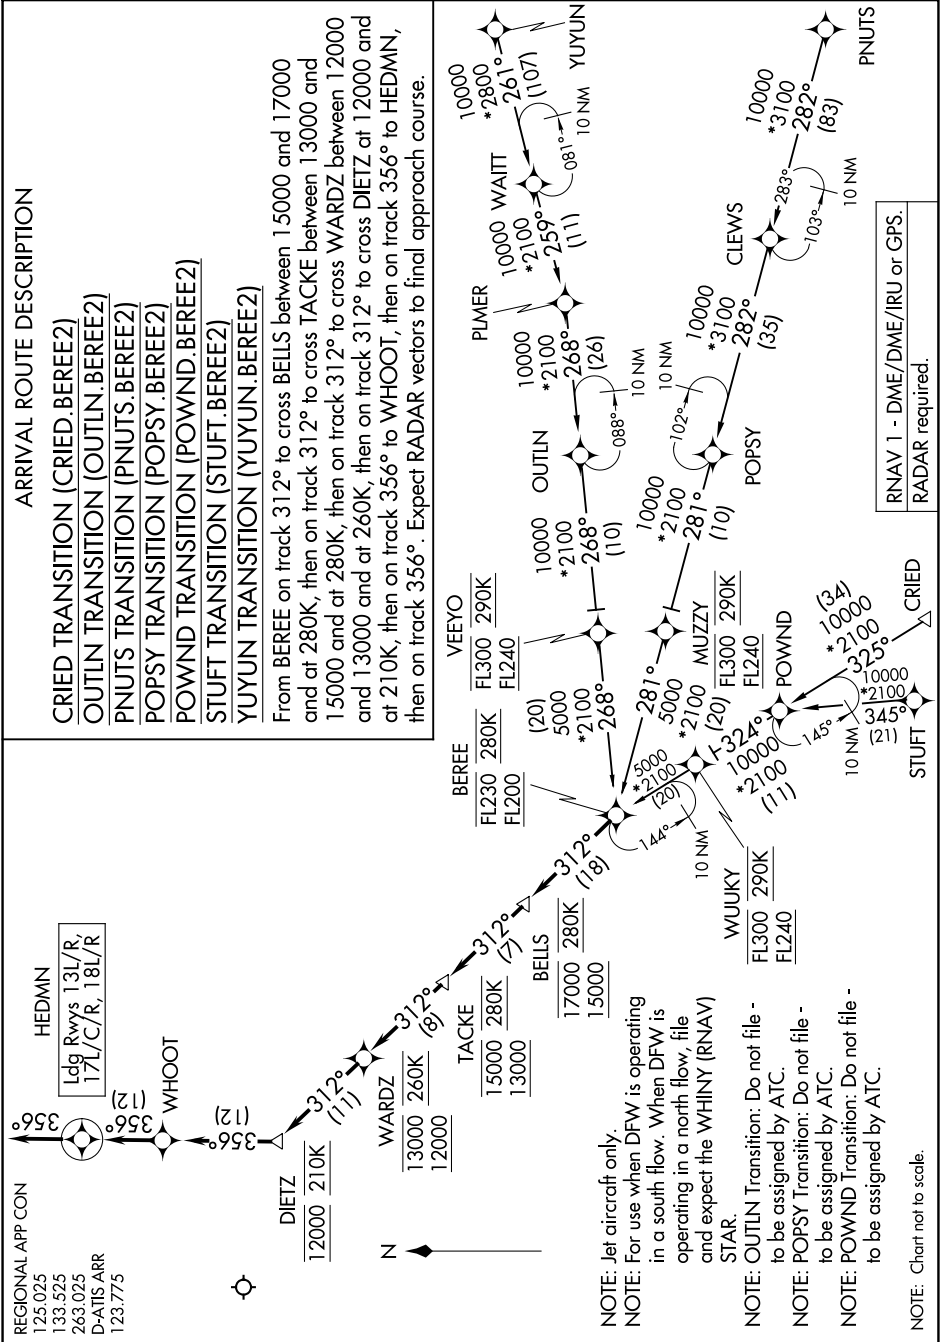

# BEREE TWO ARRIVAL (RNAV)

AL-6039 (FAA)

DALLAS-FORT WORTH, TEXAS

SC-2, 22 FEB 2024 to 21 MAR 2024

SC-2, 22 FEB 2024 to 21 MAR 2024

# BEREE TWO ARRIVAL (RNAV)