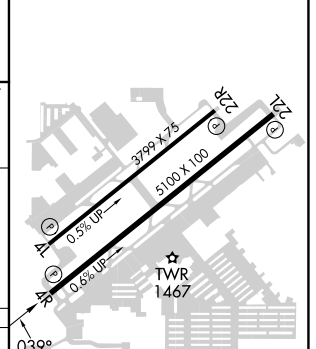

CATEGORY	A	B	C	D
LP MDA	1680-1 296 (300-1)			NA
LNAV MDA	1800-1 416 (500-1)	1800-1 416 (500-1 1/8)		NA
C CIRCLING	1860-1 466 (500-1)	1980-1 586 (600-1)	2040-1 646 (700-1 3/4)	NA

REIL Rwy 4R, 4L, 22L and 22R
MIRL Rwy 4L-22R and 4R-22L **0**

SW-4, 22 FEB 2024 to 21 MAR 2024

SW-4, 22 FEB 2024 to 21 MAR 2024

MESA, ARIZONA
Amdt 1F 12AUG21

33°28'N-111°44'W

FALCON FLD (F'F'Z)

RNAV (GPS) RWY 4R