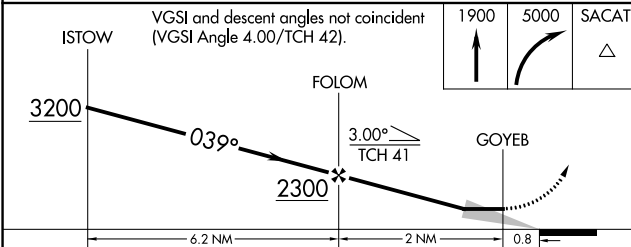

CATEGORY	A	B	C	D
LP MDA	1680-1 296 (300-1)			NA
LNAV MDA	1800-1 416 (500-1)	1800-1 416 (500-1 1/8)		NA
C CIRCLING	1860-1 466 (500-1)	1980-1 586 (600-1)	2040-1 646 (700-1 3/4)	NA

REIL Rwy 4R, 4L, 22L and 22R
MIRL Rwy 4L-22R and 4R-22L **0**

SW-4, 22 FEB 2024 to 21 MAR 2024

SW-4, 22 FEB 2024 to 21 MAR 2024

MESA, ARIZONA
Amdt 1F 12AUG21

33°28'N-111°44'W

FALCON FLD (F'F'Z)

RNAV (GPS) RWY 4R