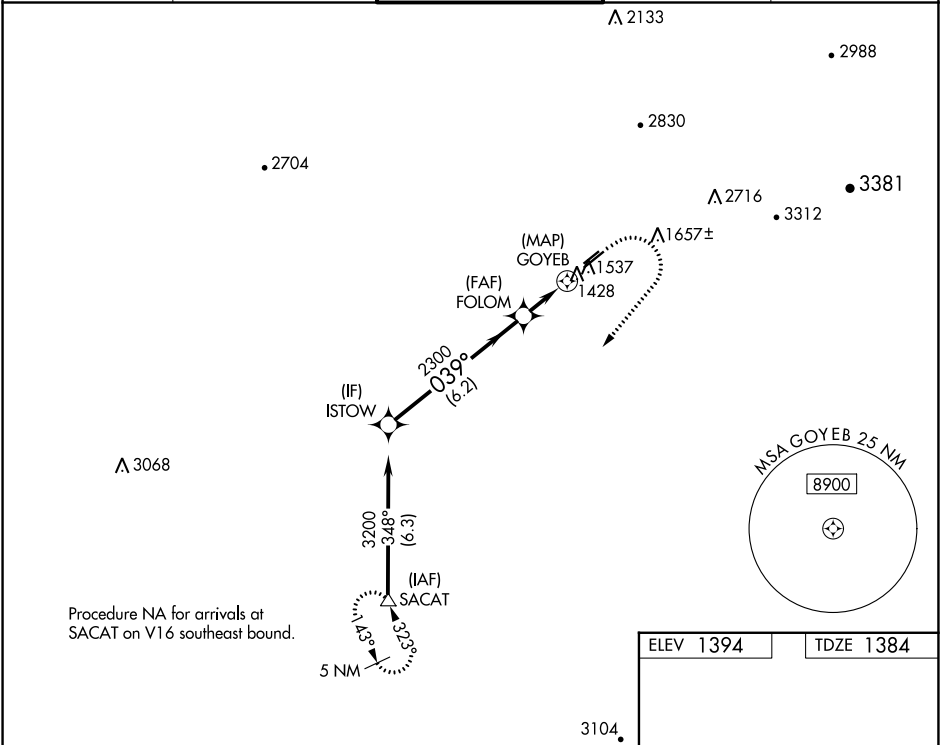

MESA, ARIZONA

AL-6647 (FAA)

24025

WAAS CH 90525 W04B	APP CRS 039°	Rwy Idg TDZE Apt Elev	5100 1384 1394

RNAV (GPS) RWY 4R

FALCON FLD (F'F'Z)

RNP APCH. MISSED APPROACH: Climb to 1900 then climbing right turn to 5000 direct SACAT and hold, continue climb-in-hold to 5000.

⚠ Circling to Rwy 22L, 22R NA at night. Circling NA for Cat C southeast of Rwy 4R and 22L.

ATIS 118.25	PHOENIX APP CON 120.7 239.0	FALCON TOWER ★ 124.6 (CTAF) 0	GND CON 121.3	UNICOM 122.95

ELEV 1394	TDZE 1384