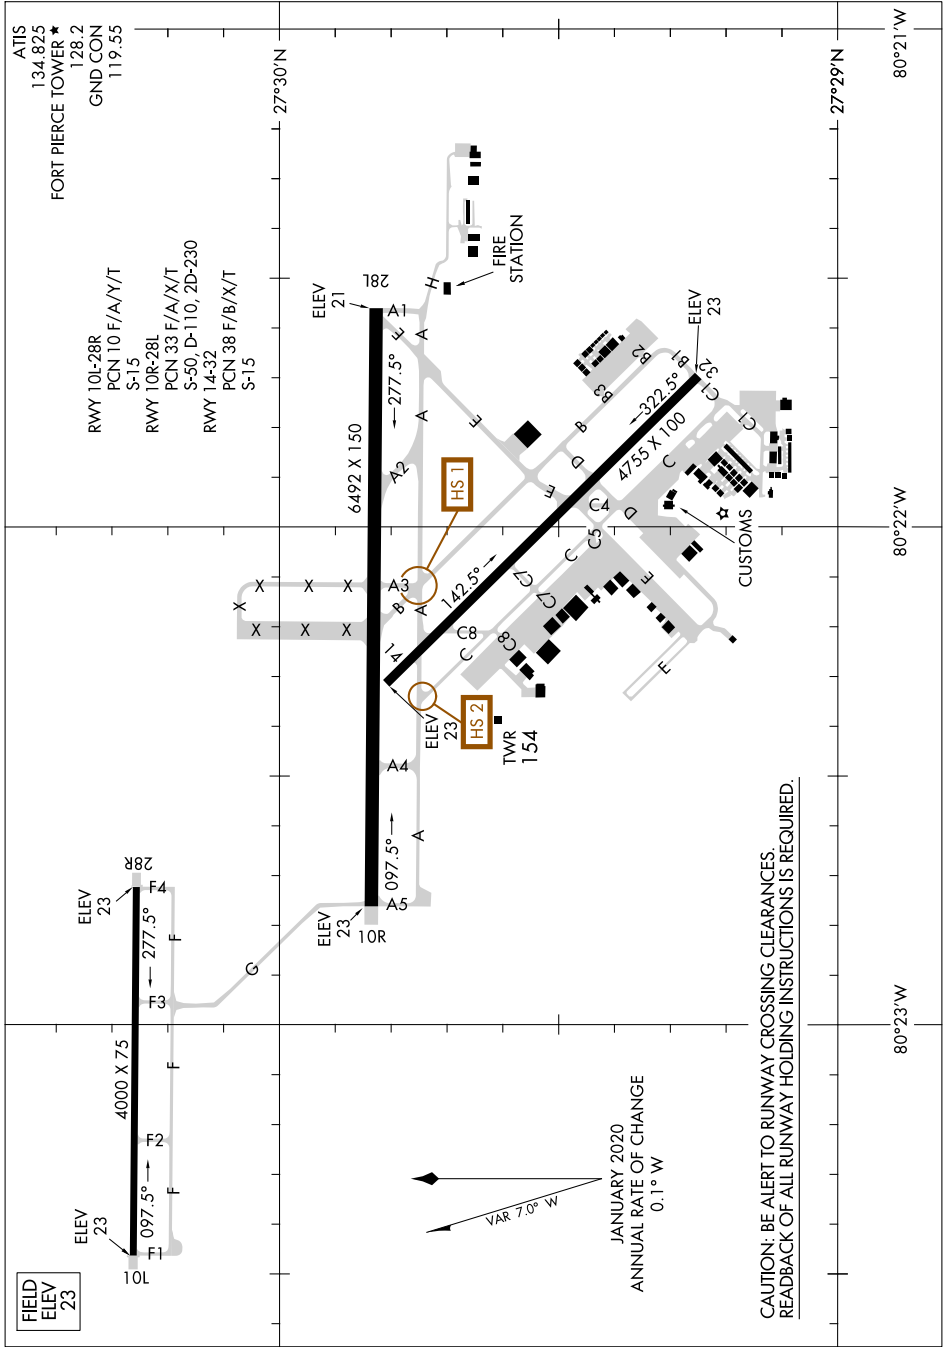

# AIRPORT DIAGRAM

AL-5343 (FAA)

TREASURE COAST INTL (F'PR)  
FORT PIERCE, FLORIDA

SE-3, 22 FEB 2024 to 21 MAR 2024

SE-3, 22 FEB 2024 to 21 MAR 2024

# AIRPORT DIAGRAM

FORT PIERCE, FLORIDA  
TREASURE COAST INTL (F'PR)