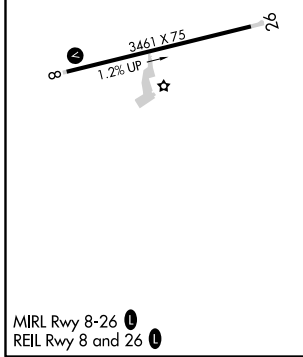

APP CRS	Rwy Idg	N/A
070°	TDZE	N/A
	Apt Elev	1564

RNAV (GPS)-A

TUCKER-GUTHRIE MEML (I35)

RNP APCH.		MISSED APPROACH: Climb to 4200 then climbing right turn to 5100 direct WEVOR and hold.
<p>▼ Circling NA north of Rwy 8-26. Procedure NA at night.</p> <p>▲ Rwy 8 helicopter visibility reduction below 1 SM NA.</p>		
AWOS-3 118.35	INDIANAPOLIS CENTER 124.625 371.925	UNICOM 122.8 (CTAF) 0