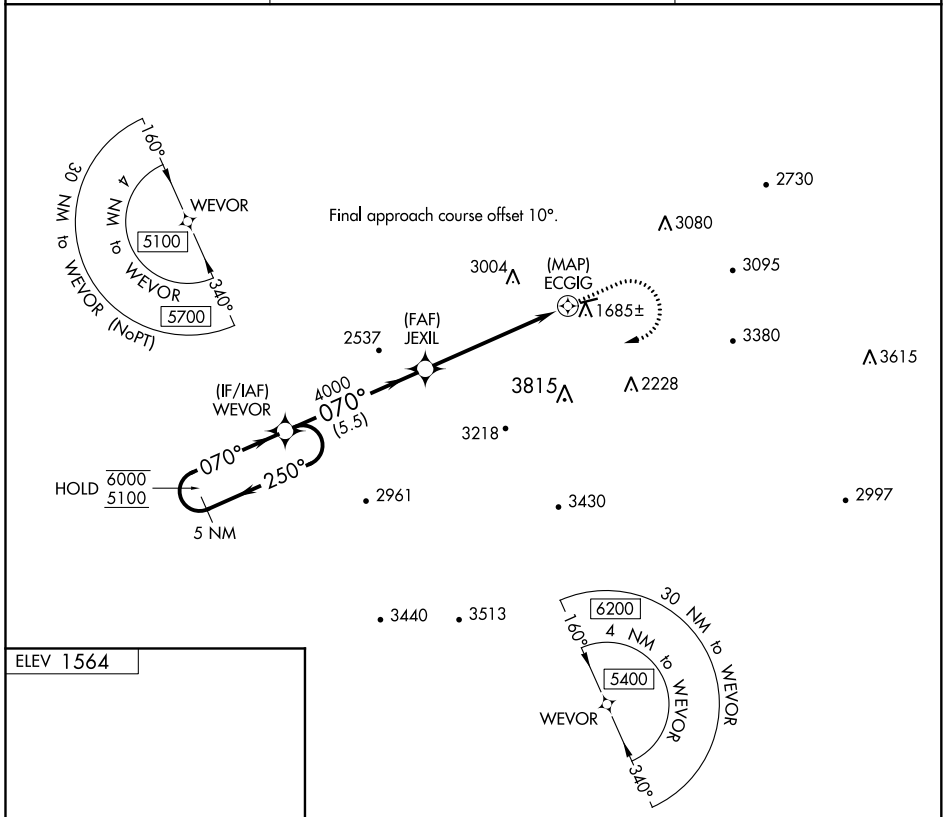

APP CRS	Rwy Idg	N/A
070°	TDZE	N/A
	Apt Elev	1564

RNAV (GPS)-A

TUCKER-GUTHRIE MEML (I35)

RNP APCH.		MISSED APPROACH: Climb to 4200 then climbing right turn to 5100 direct WEVOR and hold.
<p>▼ Circling NA north of Rwy 8-26. Procedure NA at night.</p> <p>▲ Rwy 8 helicopter visibility reduction below 1 SM NA.</p>		
AWOS-3 118.35	INDIANAPOLIS CENTER 124.625 371.925	UNICOM 122.8 (CTAF) 0

CATEGORY	A	B	C	D
C CIRCLING	2920-1¼ 1356 (1400-1¼)	2920-1½ 1356 (1400-1½)	3360-3 1796 (1800-3)	NA

SE-1, 11 AUG 2022 to 08 SEP 2022

SE-1, 11 AUG 2022 to 08 SEP 2022