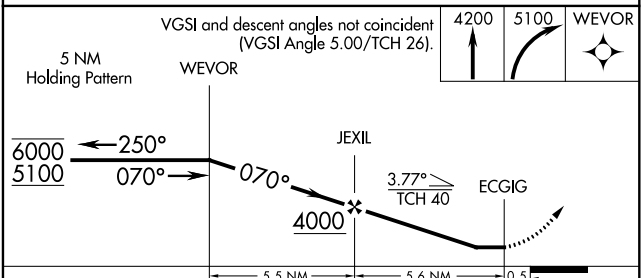

APP CRS	Rwy Idg	N/A
070°	TDZE	N/A
	Apt Elev	1564

RNAV (GPS)-A

TUCKER-GUTHRIE MEML (I35)

RNP APCH.		MISSED APPROACH: Climb to 4200 then climbing right turn to 5100 direct WEVOR and hold.
<p>▼ Circling NA north of Rwy 8-26. Procedure NA at night.</p> <p>▲ Rwy 8 helicopter visibility reduction below 1 SM NA.</p>		
AWOS-3 118.35	INDIANAPOLIS CENTER 124.625 371.925	UNICOM 122.8 (CTAF) 0

CATEGORY	A	B	C	D
C CIRCLING	2920-1¼ 1356 (1400-1¼)	2920-1½ 1356 (1400-1½)	3360-3 1796 (1800-3)	NA

SE-1, 11 AUG 2022 to 08 SEP 2022

SE-1, 11 AUG 2022 to 08 SEP 2022