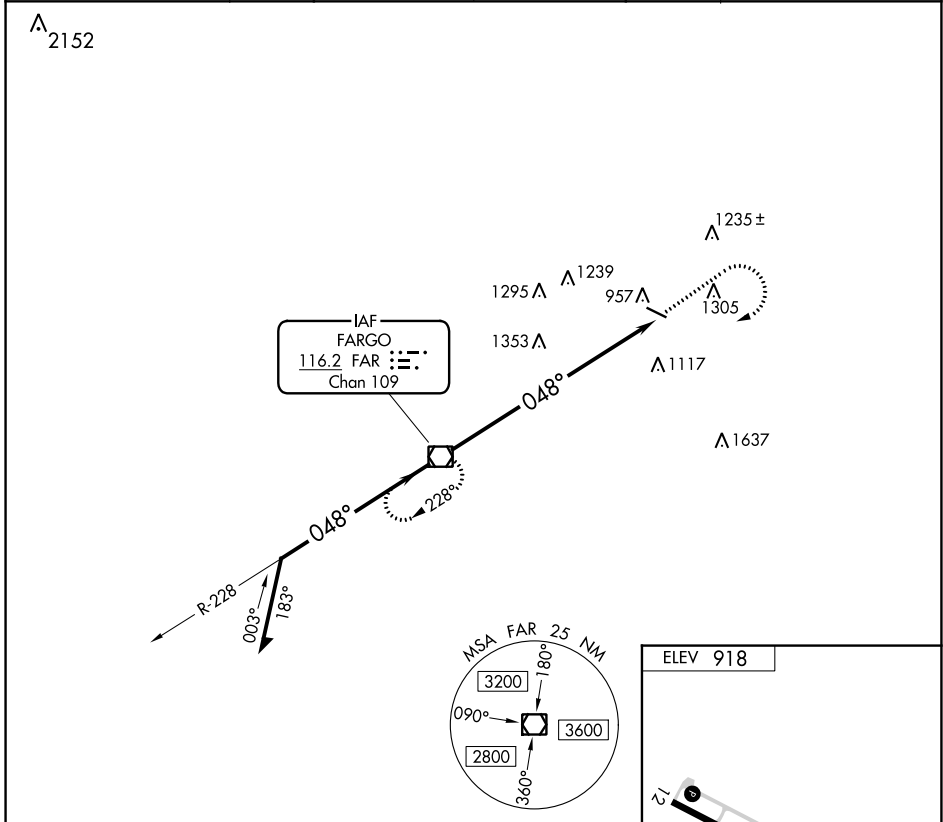

VOR/DME FAR 116.2 Chan 109	APP CRS 048°	Rwy Idg TDZE Apt Elev N/A N/A 918
--	------------------------	---

VOR-A

MOORHEAD MUNI/FLORENCE KLINGENSMITH FLD (JKJ)

⚠ MISSED APPROACH: Climb to 2000 then climbing right turn to 2700 direct FAR VOR/DME and hold.

AWOS-3 120.0	FARGO APP CON 120.4 377.15	GCO 121.725	UNICOM 123.0 (CTAF) 📞
------------------------	--------------------------------------	-----------------------	--

CATEGORY	A	B	C	D
CIRCLING	1740-1¼	822 (900-1¼)	NA	

FAF to MAP 9.2 NM					
Knots	60	90	120	150	180
Min:Sec	9:12	6:08	4:36	3:41	3:04

VOR-A

NC-1, 22 FEB 2024 to 21 MAR 2024

NC-1, 22 FEB 2024 to 21 MAR 2024