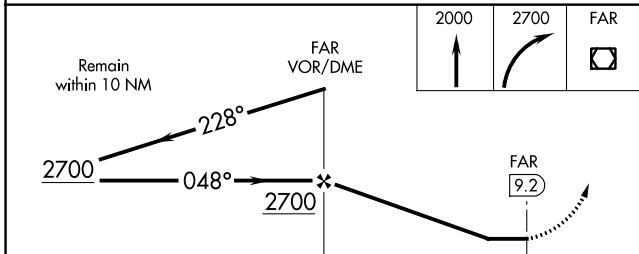

VOR/DME FAR 116.2 Chan 109	APP CRS 048°	Rwy Idg TDZE Apt Elev N/A N/A 918

VOR-A

MOORHEAD MUNI/FLORENCE KLINGENSMITH FLD (JKJ)

⚠ MISSED APPROACH: Climb to 2000 then climbing right turn to 2700 direct FAR VOR/DME and hold.

AWOS-3 120.0	FARGO APP CON 120.4 377.15	GCO 121.725	UNICOM 123.0 (CTAF) 📞

CATEGORY	A	B	C	D
CIRCLING	1740-1¼	822 (900-1¼)	NA