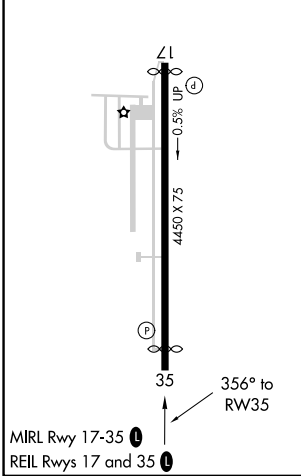

WAAS CH 90438 W35A	APP CRS 356°	Rwy Idg TDZE Apt Elev	4200 1000 1003
--	------------------------	-----------------------------	---

RNAV (GPS) RWY 35

KICKAPOO DOWNTOWN (CWC)

RNP APCH.		MISSED APPROACH: Climb to 1500 then climbing right turn to 3000 direct FITMO and hold.	
AWOS-3 119.625	SHEPPARD APP CON ★ 120.4 269.025	CLNC DEL 121.2	UNICOM 122.7 (CTAF) 0

ELEV 1003	TDZE 1000
-----------	-----------

CATEGORY	A	B	C	D
LNAV/VNAV DA	1284-1	284 (300-1)		NA
LPV DA	1299-7/8	299 (300-7/8)		NA
LNAV MDA	1380-1	380 (400-1)		NA
C CIRCLING	1440-1 437 (500-1)	1480-1 477 (500-1)	1720-2 717 (800-2)	NA