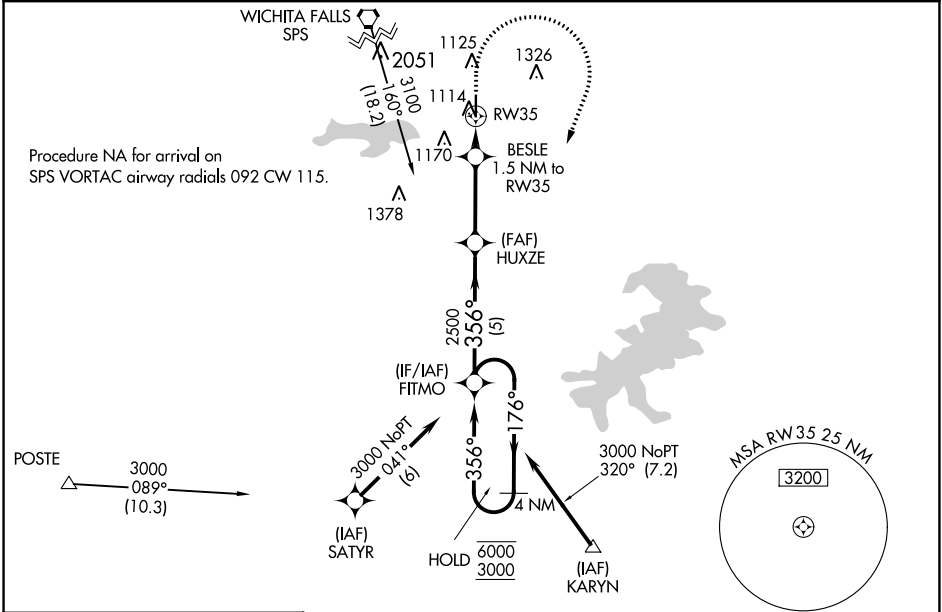

WAAS CH 90438 W35A	APP CRS 356°	Rwy Idg TDZE Apt Elev	4200 1000 1003
--	------------------------	-----------------------------	---

RNAV (GPS) RWY 35

KICKAPOO DOWNTOWN (CWC)

RNP APCH.		MISSED APPROACH: Climb to 1500 then climbing right turn to 3000 direct FITMO and hold.	
AWOS-3 119.625	SHEPPARD APP CON ★ 120.4 269.025	CLNC DEL 121.2	UNICOM 122.7 (CTAF) 0

ELEV 1003	TDZE 1000
-----------	-----------

CATEGORY	A	B	C	D
LNAV/VNAV DA	1284-1	284 (300-1)		NA
LPV DA	1299-7/8	299 (300-7/8)		NA
LNAV MDA	1380-1	380 (400-1)		NA
C CIRCLING	1440-1 437 (500-1)	1480-1 477 (500-1)	1720-2 717 (800-2)	NA

SC-2, 22 FEB 2024 to 21 MAR 2024

SC-2, 22 FEB 2024 to 21 MAR 2024