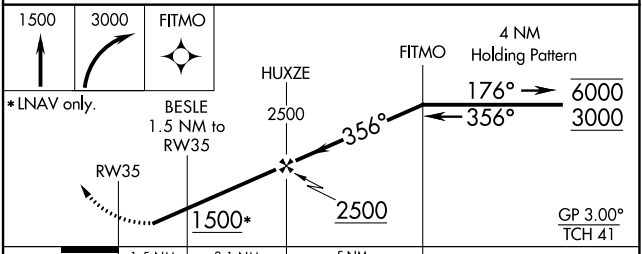

WAAS CH 90438 W35A	APP CRS 356°	Rwy Idg TDZE Apt Elev	4200 1000 1003
--	------------------------	-----------------------------	---

RNAV (GPS) RWY 35

KICKAPOO DOWNTOWN (CWC)

RNP APCH.		MISSED APPROACH: Climb to 1500 then climbing right turn to 3000 direct FITMO and hold.	
AWOS-3 119.625	SHEPPARD APP CON ★ 120.4 269.025	CLNC DEL 121.2	UNICOM 122.7 (CTAF) 0

ELEV 1003	TDZE 1000
-----------	-----------

CATEGORY	A	B	C	D
LNAV/VNAV DA	1284-1	284 (300-1)		NA
LPV DA	1299-7/8	299 (300-7/8)		NA
LNAV MDA	1380-1	380 (400-1)		NA
C CIRCLING	1440-1 437 (500-1)	1480-1 477 (500-1)	1720-2 717 (800-2)	NA