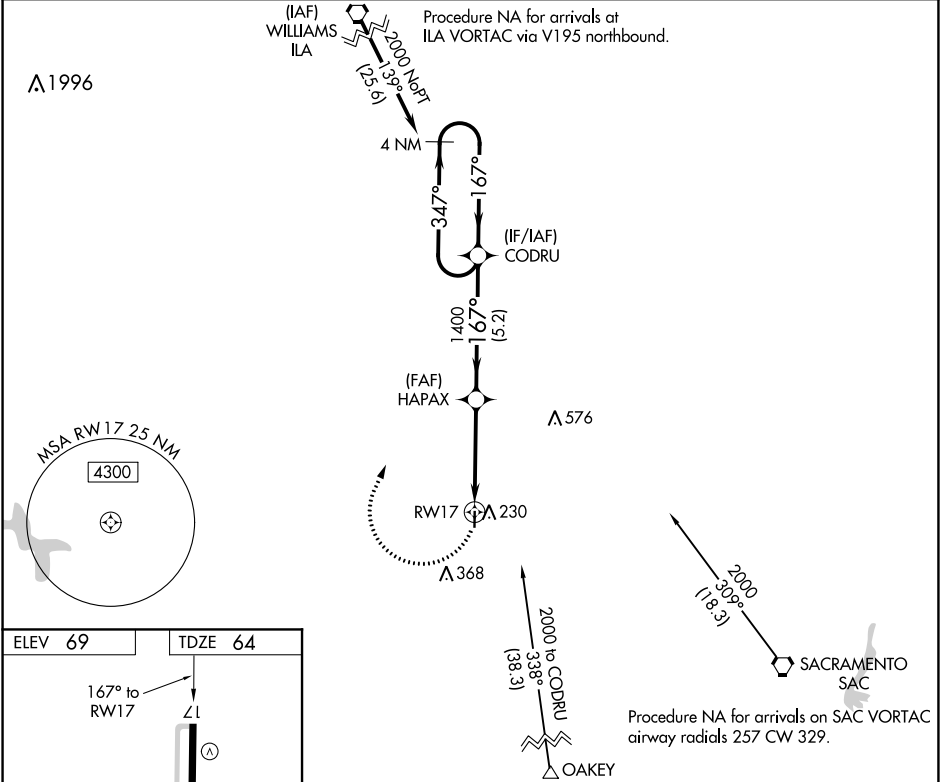

APP CRS 167°	Rwy Idg 3176
	TDZE 64
	Apt Elev 69

RNAV (GPS) RWY 17

UNIVERSITY (EDU)

▽ DME/DME RNP- 0.3 NA. When local altimeter setting not received, use Travis AFB altimeter setting and increase all MDA 60 feet.
▲ NA Helicopter visibility reduction below 1 SM not authorized.
 Procedure NA at night.

MISSED APPROACH: Climbing right turn to 2000 direct CODRU and hold.

AWOS-3 119.025	TRAVIS APP CON 126.6 281.45	UNICOM 123.075 (CTAF) 0
--------------------------	---------------------------------------	------------------------------------------

2000	CODRU	Visual Segment - Obstacles.		
CATEGORY	A	B	C	D
LNAV MDA	520-1	456 (500-1)	NA	
CIRCLING	580-1	511 (600-1)	NA	

SW-2, 02 DEC 2021 to 30 DEC 2021

SW-2, 02 DEC 2021 to 30 DEC 2021