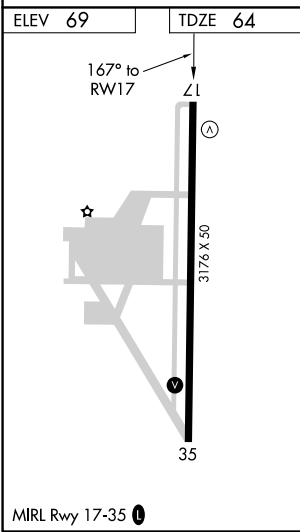

APP CRS 167°	Rwy Idg 3176
	TDZE 64
	Apt Elev 69

RNAV (GPS) RWY 17

UNIVERSITY (EDU)

▽ DME/DME RNP- 0.3 NA. When local altimeter setting not received, use Travis AFB altimeter setting and increase all MDA 60 feet.
▲ NA Helicopter visibility reduction below 1 SM not authorized.
 Procedure NA at night.

MISSED APPROACH: Climbing right turn to 2000 direct CODRU and hold.

AWOS-3 119.025	TRAVIS APP CON 126.6 281.45	UNICOM 123.075 (CTAF) 0
--------------------------	---------------------------------------	------------------------------------------