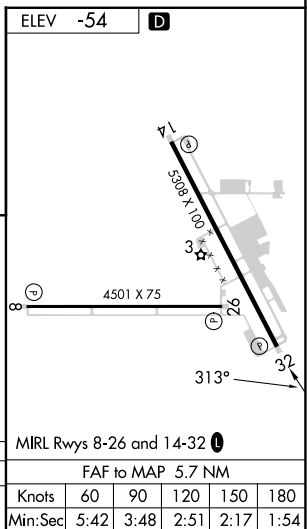

VORTAC IPL 115.9 Chan 106	APP CRS 313°	Rwy Idg TDZE Apt Elev	N/A N/A -54
---	------------------------	-----------------------------	--------------------------

VOR or GPS-A
IMPERIAL COUNTY (IPL)

⚠ Circling Rwy 32 NA at night.	MISSED APPROACH: Climbing right turn to 2000 direct IPL VORTAC and hold.
---------------------------------------	--

ASOS 132.175	YUMA CERAP 128.55 292.2	UNICOM 122.7 (CTAF) 0
------------------------	-----------------------------------	---------------------------------

CATEGORY	A	B	C	D
CIRCLING	560-1 614 (700-1)	560-1 3/4 614 (700-1 3/4)	560-2 614 (700-2)	