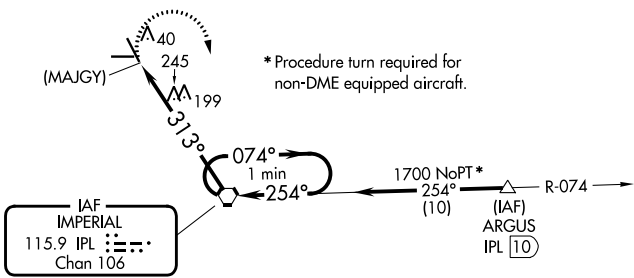

VORTAC IPL 115.9 Chan 106	APP CRS 313°	Rwy Idg TDZE Apt Elev	N/A N/A -54
---	------------------------	-----------------------------	--------------------------

VOR or GPS-A
IMPERIAL COUNTY (IPL)

⚠ Circling Rwy 32 NA at night.	MISSED APPROACH: Climbing right turn to 2000 direct IPL VORTAC and hold.
---------------------------------------	--

ASOS 132.175	YUMA CERAP 128.55 292.2	UNICOM 122.7 (CTAF) 0
------------------------	-----------------------------------	---------------------------------

CATEGORY	A	B	C	D
CIRCLING	560-1 614 (700-1)	560-1 3/4 614 (700-1 3/4)	560-2 614 (700-2)	