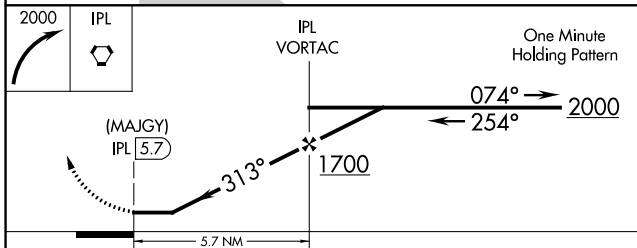

VORTAC IPL 115.9 Chan 106	APP CRS 313°	Rwy Idg TDZE Apt Elev	N/A N/A -54
---	------------------------	-----------------------------	--------------------------

VOR or GPS-A
IMPERIAL COUNTY (IPL)

⚠ Circling Rwy 32 NA at night.	MISSED APPROACH: Climbing right turn to 2000 direct IPL VORTAC and hold.
---------------------------------------	--

ASOS 132.175	YUMA CERAP 128.55 292.2	UNICOM 122.7 (CTAF) 0
------------------------	-----------------------------------	---------------------------------

CATEGORY	A	B	C	D
CIRCLING	560-1 614 (700-1)	560-1 3/4 614 (700-1 3/4)	560-2 614 (700-2)	