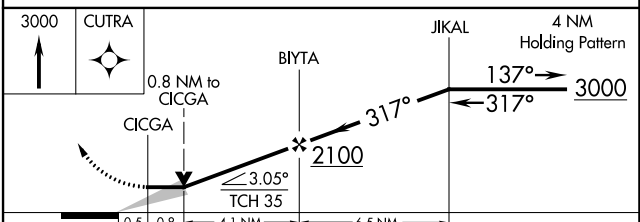

CATEGORY	A	B	C	D
LNAV MDA	760-1	406 (400-1)	NA	
CIRCLING	780-1 416 (500-1)	840-1 476 (500-1)	NA	

AK, 25 JAN 2024 to 21 MAR 2024

AK, 25 JAN 2024 to 21 MAR 2024