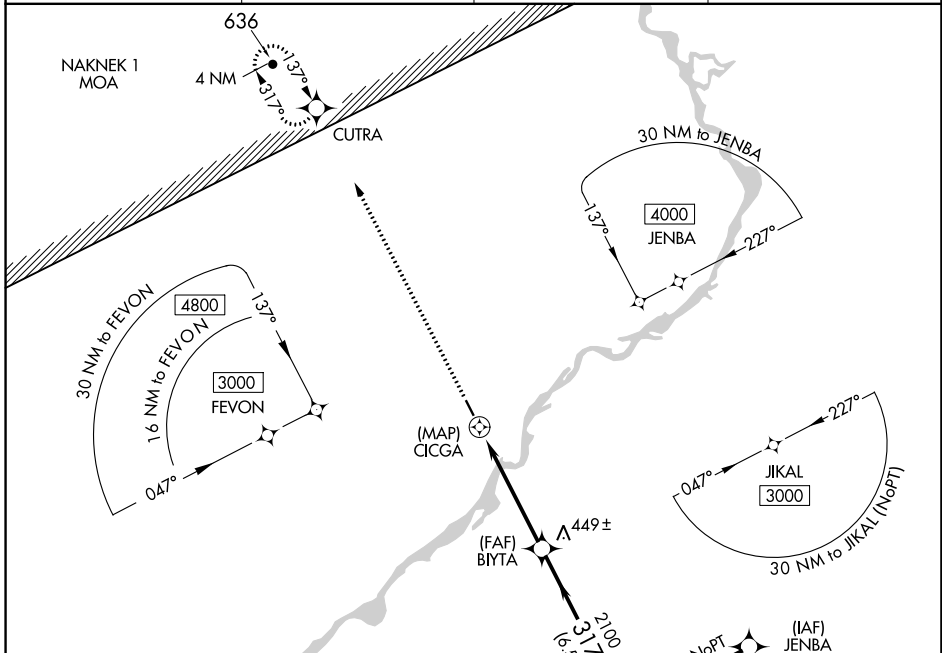

APP CRS 317°	Rwy Idg TDZE Apt Elev	3281 354 364
------------------------	-----------------------------	---

RNAV (GPS) RWY 32

NEW STUYAHOK (KNW) (PANW)

▼ When local altimeter setting not received, use Koliganek altimeter setting and increase all MDAs 60 feet.
▲ Procedure NA at night. DME/DME RNP-0.3 NA.

MISSED APPROACH: Climb to 3000 direct CUTRA and hold.

AWOS-3P 120.275	ANCHORAGE CENTER 132.75 282.35	DILLINGHAM RADIO 122.55	CTAF 122.9
---------------------------	--	-----------------------------------	----------------------

ELEV 364	TDZE 354
----------	----------

CATEGORY	A	B	C	D
LNAV MDA	760-1	406 (400-1)	NA	
CIRCLING	780-1 416 (500-1)	840-1 476 (500-1)	NA	

AK, 25 JAN 2024 to 21 MAR 2024

AK, 25 JAN 2024 to 21 MAR 2024