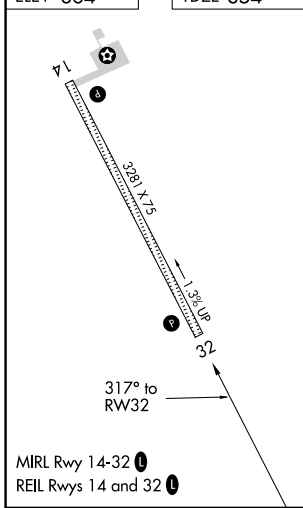

CATEGORY	A	B	C	D
LNAV MDA	760-1	406 (400-1)	NA	
CIRCLING	780-1 416 (500-1)	840-1 476 (500-1)	NA	

AK, 25 JAN 2024 to 21 MAR 2024

AK, 25 JAN 2024 to 21 MAR 2024