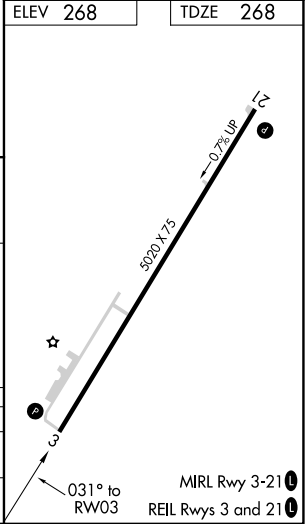

RNAV (GPS) RWY 3

MONTICELLO MUNI/ELLIS FLD (L.L.Q)

APP CRS	Rwy Idg	5020
031°	TDZE	268
	Apt Elev	268

RNP APCH - GPS.

⚠ Rwy 3 helicopter visibility reduction below 3/4 SM NA.

MISSED APPROACH: Climb to 2000 direct YASUK and hold.

ASOS 133.325	MEMPHIS CENTER 135.875 269.35	UNICOM 122.8 (CTAF)
------------------------	---	-------------------------------

CATEGORY	A	B	C	D
LNVA MDA	820-1 552 (600-1)		820-1½ 552 (600-1½)	NA
CIRCLING	820-1 552 (600-1)		980-2 712 (800-2)	NA