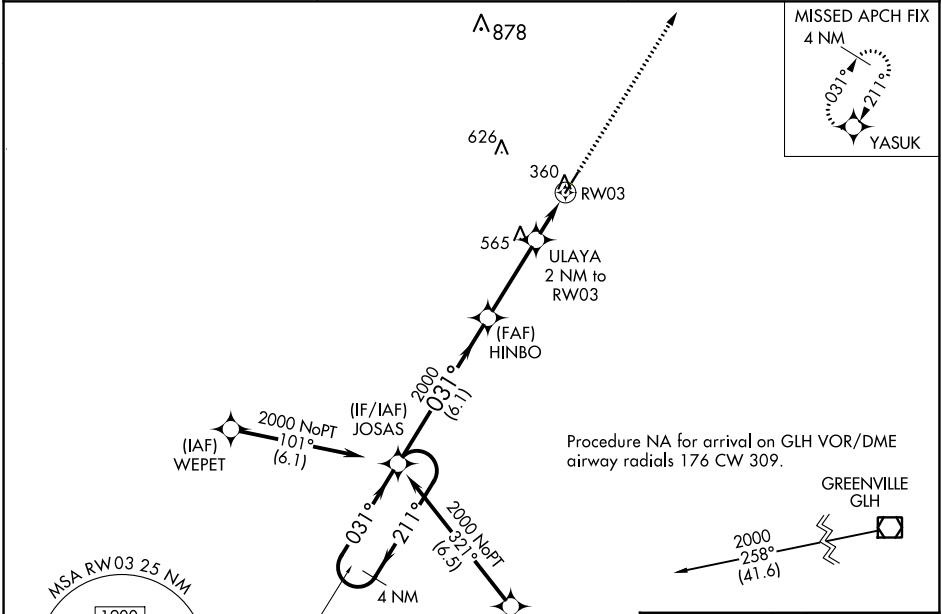

RNAV (GPS) RWY 3

MONTICELLO MUNI/ELLIS FLD (L.L.Q)

APP CRS	Rwy Idg	5020
031°	TDZE	268
	Apt Elev	268

RNP APCH - GPS.

⚠ Rwy 3 helicopter visibility reduction below 3/4 SM NA.

MISSED APPROACH: Climb to 2000 direct YASUK and hold.

ASOS 133.325	MEMPHIS CENTER 135.875 269.35	UNICOM 122.8 (CTAF)
------------------------	---	-------------------------------

CATEGORY	A	B	C	D
LNVA MDA	820-1 552 (600-1)		820-1½ 552 (600-1½)	NA
CIRCLING	820-1 552 (600-1)		980-2 712 (800-2)	NA

SC-1, 22 FEB 2024 to 21 MAR 2024

SC-1, 22 FEB 2024 to 21 MAR 2024