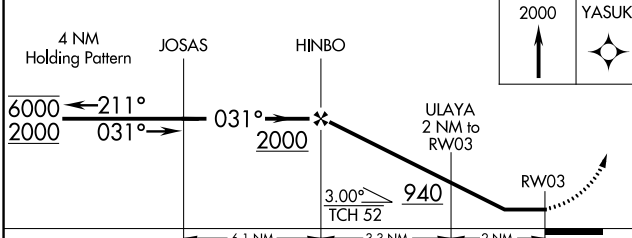

RNAV (GPS) RWY 3

MONTICELLO MUNI/ELLIS FLD (L.L.Q)

APP CRS	Rwy Idg	5020
031°	TDZE	268
	Apt Elev	268

RNP APCH - GPS.

⚠ Rwy 3 helicopter visibility reduction below 3/4 SM NA.

MISSED APPROACH: Climb to 2000 direct YASUK and hold.

ASOS 133.325	MEMPHIS CENTER 135.875 269.35	UNICOM 122.8 (CTAF)
------------------------	---	-------------------------------

CATEGORY	A	B	C	D
LNVA MDA	820-1 552 (600-1)		820-1½ 552 (600-1½)	NA
CIRCLING	820-1 552 (600-1)		980-2 712 (800-2)	NA