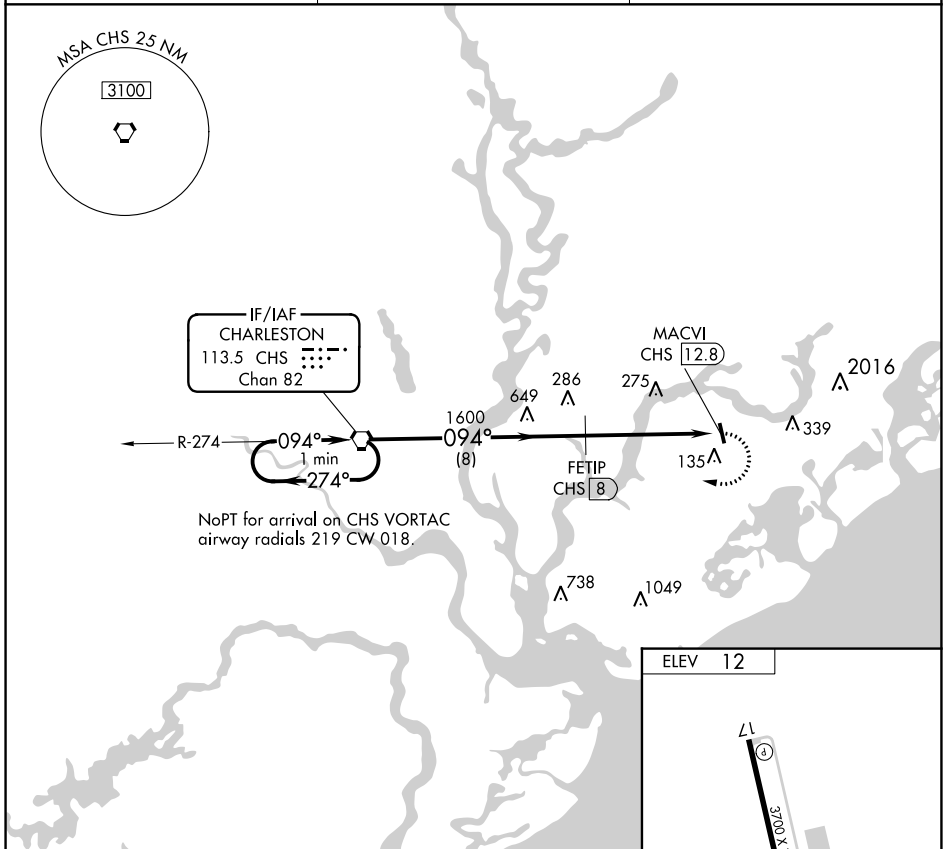

VORTAC CHS 113.5 Chan 82	APP CRS 094°	Rwy Idg TDZE Apt Elev	N/A N/A 12
--	------------------------	-----------------------------	-------------------------

VOR/DME-A
MT PLEASANT RGNL-FAISON FLD (L.R.O)

⚠ When local altimeter setting not received, use Charleston AFB/Intl altimeter setting and increase all MDA 40 feet.

⚠ MISSED APPROACH: Climbing right turn to 3000 direct CHS VORTAC and hold.

AWOS-3 118.625	CHARLESTON APP CON 121.275 379.925	UNICOM 122.7 (CTAF) 0
--------------------------	--	---------------------------------

SE-2, 22 FEB 2024 to 21 MAR 2024

SE-2, 22 FEB 2024 to 21 MAR 2024

CATEGORY	A	B	C	D
CIRCLING	540-1	528 (600-1)	640-1 ³ / ₄ 628 (700-1 ³ / ₄)	NA