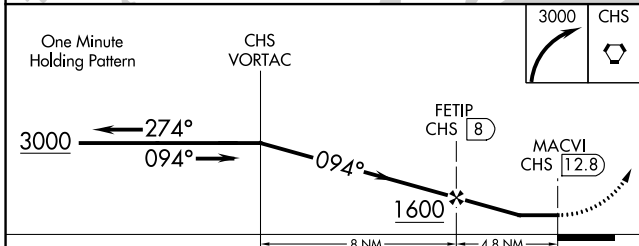

CATEGORY	A	B	C	D
CIRCLING	540-1	528 (600-1)	640-1³/₄ 628 (700-1³/₄)	NA