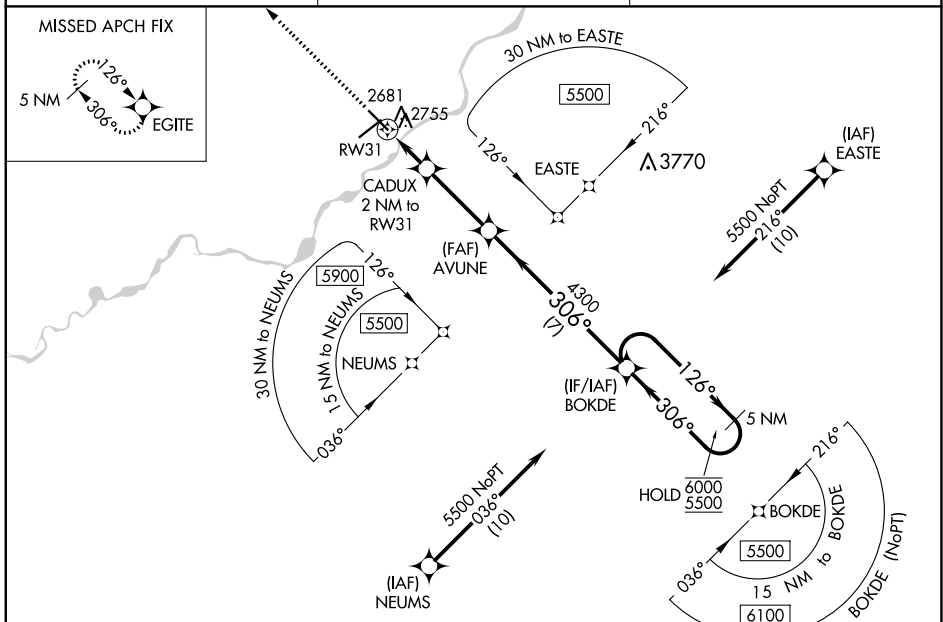

WAAS CH 56240 W31A	APP CRS 306°	Rwy Idg TDZE Apt Elev	5624 2627 2634
--	------------------------	-----------------------------	---

RNAV (GPS) RWY 31

FRANK WILEY FLD (MLS)

RNP APCH - GPS.

⚠ For uncompensated Baro-VNAV systems, LNAV/VNAV NA below -24°C or above 54°C.

MISSED APPROACH: Climb to 6000 direct EGITE and hold, continue climb-in-hold to 6000.

ASOS 135.575	SALT LAKE CENTER 126.85 305.2	UNICOM 123.0 (CTAF) 1
------------------------	---	---------------------------------

NW-1, 22 FEB 2024 to 21 MAR 2024

NW-1, 22 FEB 2024 to 21 MAR 2024

ELEV 2634	D	TDZE 2627
-----------	----------	-----------

CATEGORY	A	B	C	D
LPV DA		2877-1	250 (300-1)	
LNAV/VNAV DA		2917-1	290 (300-1)	
LNAV MDA	3020-1	393 (400-1)	3020-1½	393 (400-1½)
C CIRCLING	3060-1 426 (500-1)	3100-1 466 (500-1)	3160-1½ 526 (600-1½)	3320-2¼ 686 (700-2¼)