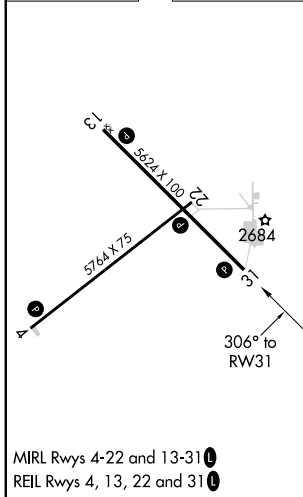

MISSED APPROACH: Climb to 6000 direct EGITE and hold, continue climb-in-hold to 6000.

ASOS 135.575	SALT LAKE CENTER 126.85 305.2	UNICOM 123.0 (CTAF) 1
------------------------	---	---------------------------------

NW-1, 22 FEB 2024 to 21 MAR 2024

NW-1, 22 FEB 2024 to 21 MAR 2024

ELEV 2634	D	TDZE 2627
-----------	----------	-----------

CATEGORY	A	B	C	D
LPV DA		2877-1	250 (300-1)	
LNAV/VNAV DA		2917-1	290 (300-1)	
LNAV MDA	3020-1	393 (400-1)	3020-1½	393 (400-1½)
C CIRCLING	3060-1 426 (500-1)	3100-1 466 (500-1)	3160-1½ 526 (600-1½)	3320-2¼ 686 (700-2¼)