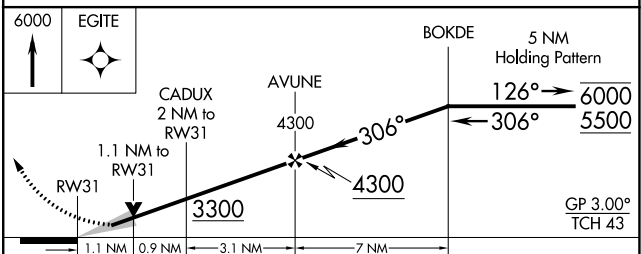

MISSED APPROACH: Climb to 6000 direct EGITE and hold, continue climb-in-hold to 6000.

ASOS 135.575	SALT LAKE CENTER 126.85 305.2	UNICOM 123.0 (CTAF) 1
------------------------	---	---------------------------------

NW-1, 22 FEB 2024 to 21 MAR 2024

NW-1, 22 FEB 2024 to 21 MAR 2024

ELEV 2634	D	TDZE 2627
-----------	----------	-----------

CATEGORY	A	B	C	D
LPV DA		2877-1	250 (300-1)	
LNAV/VNAV DA		2917-1	290 (300-1)	
LNAV MDA	3020-1	393 (400-1)	3020-1½	393 (400-1½)
C CIRCLING	3060-1 426 (500-1)	3100-1 466 (500-1)	3160-1½ 526 (600-1½)	3320-2¼ 686 (700-2¼)