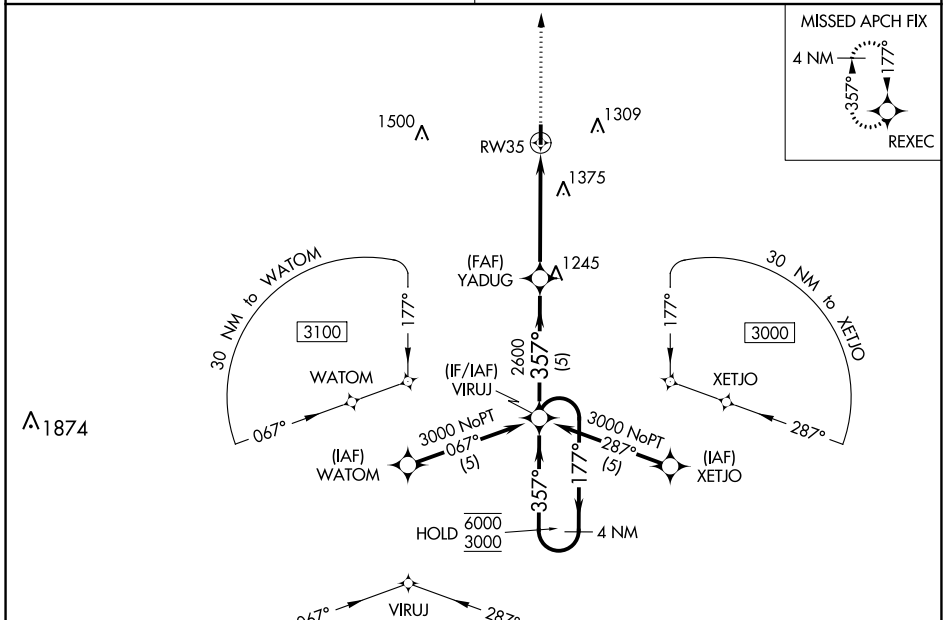

APP CRS	Rwy Idg	<b>3600</b>
<b>357°</b>	TDZE	<b>N/A</b>
	Apt Elev	<b>1041</b>

# RNAV (GPS)-A

PRAGUE MUNI (O47)

RNP APCH.		MISSED APPROACH: Climb to 3000 direct REXEC and hold.
Procedure NA at night. Use Shawnee altimeter setting. When not received, use Seminole altimeter setting.		

FORT WORTH CENTER <b>132.2 338.35</b>	CTAF <b>122.9</b>
--	----------------------

SC-1, 22 FEB 2024 to 21 MAR 2024

SC-1, 22 FEB 2024 to 21 MAR 2024

ELEV 1041
-----------

CATEGORY	A	B	C	D
<b>C</b> CIRCLING	1480-1 439 (500-1)	1500-1 459 (500-1)	1720-2 679 (700-2)	NA

MIRL Rwy 17-35