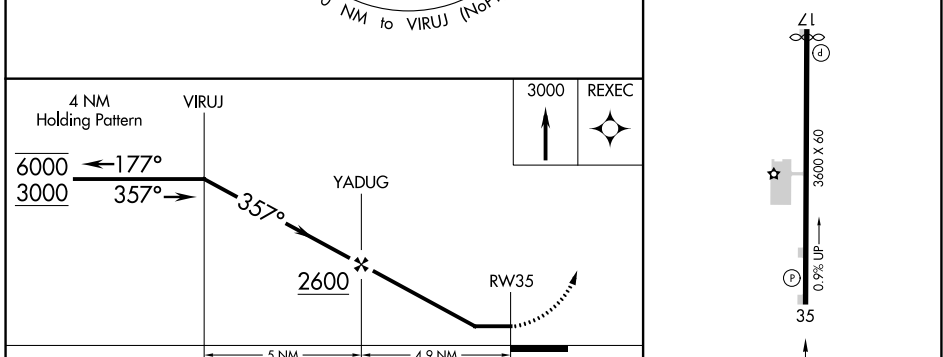

# RNAV (GPS)-A

PRAGUE MUNI (O47)

RNP APCH.		MISSED APPROACH: Climb to 3000 direct REXEC and hold.
Procedure NA at night. Use Shawnee altimeter setting. When not received, use Seminole altimeter setting.		

FORT WORTH CENTER <b>132.2 338.35</b>	CTAF <b>122.9</b>
--	----------------------

SC-1, 22 FEB 2024 to 21 MAR 2024

SC-1, 22 FEB 2024 to 21 MAR 2024

ELEV 1041
-----------

CATEGORY	A	B	C	D
<b>C</b> CIRCLING	1480-1 439 (500-1)	1500-1 459 (500-1)	1720-2 679 (700-2)	NA