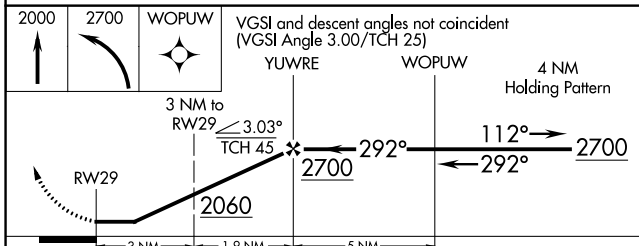

APP CRS 292°	Rwy Idg 3498
	TDZE 1076
	Apt Elev 1076

RNAV (GPS) RWY 29

OLIVIA RGNL (OVL)

RNP APCH - GPS.	MISSED APPROACH: Climb to 2000 then climbing left turn to 2700 direct WOPUW WP and hold.
▼ ▲ NA	

AWOS-3 119.275	MINNEAPOLIS CENTER 127.1 290.2	UNICOM 122.8 (CTAF) 0
--------------------------	--	---------------------------------

NC-1, 22 FEB 2024 to 21 MAR 2024

NC-1, 22 FEB 2024 to 21 MAR 2024

ELEV 1076	TDZE 1076
-----------	-----------

CATEGORY	A	B	C	D
LNVA MDA	1580-1 504 (600-1)		1580-1½ 504 (600-1½)	
CIRCLING	1620-1 544 (600-1)		1720-1¾ 644 (700-1¾)	1720-2 644 (700-2)