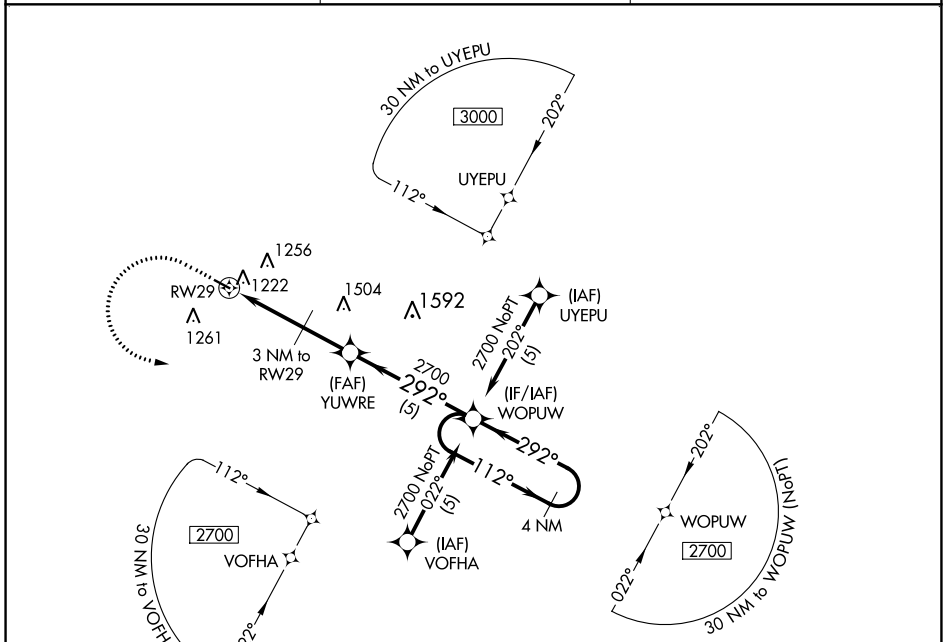

APP CRS 292°	Rwy Idg 3498
	TDZE 1076
	Apt Elev 1076

RNAV (GPS) RWY 29

OLIVIA RGNL (OVL)

RNP APCH - GPS.	MISSED APPROACH: Climb to 2000 then climbing left turn to 2700 direct WOPUW WP and hold.
▼ ▲ NA	

AWOS-3 119.275	MINNEAPOLIS CENTER 127.1 290.2	UNICOM 122.8 (CTAF) 0
--------------------------	--	---------------------------------

NC-1, 22 FEB 2024 to 21 MAR 2024

NC-1, 22 FEB 2024 to 21 MAR 2024

ELEV 1076	TDZE 1076
-----------	-----------

CATEGORY	A	B	C	D
LNVA MDA	1580-1 504 (600-1)		1580-1½ 504 (600-1½)	
CIRCLING	1620-1 544 (600-1)		1720-1¾ 644 (700-1¾)	1720-2 644 (700-2)