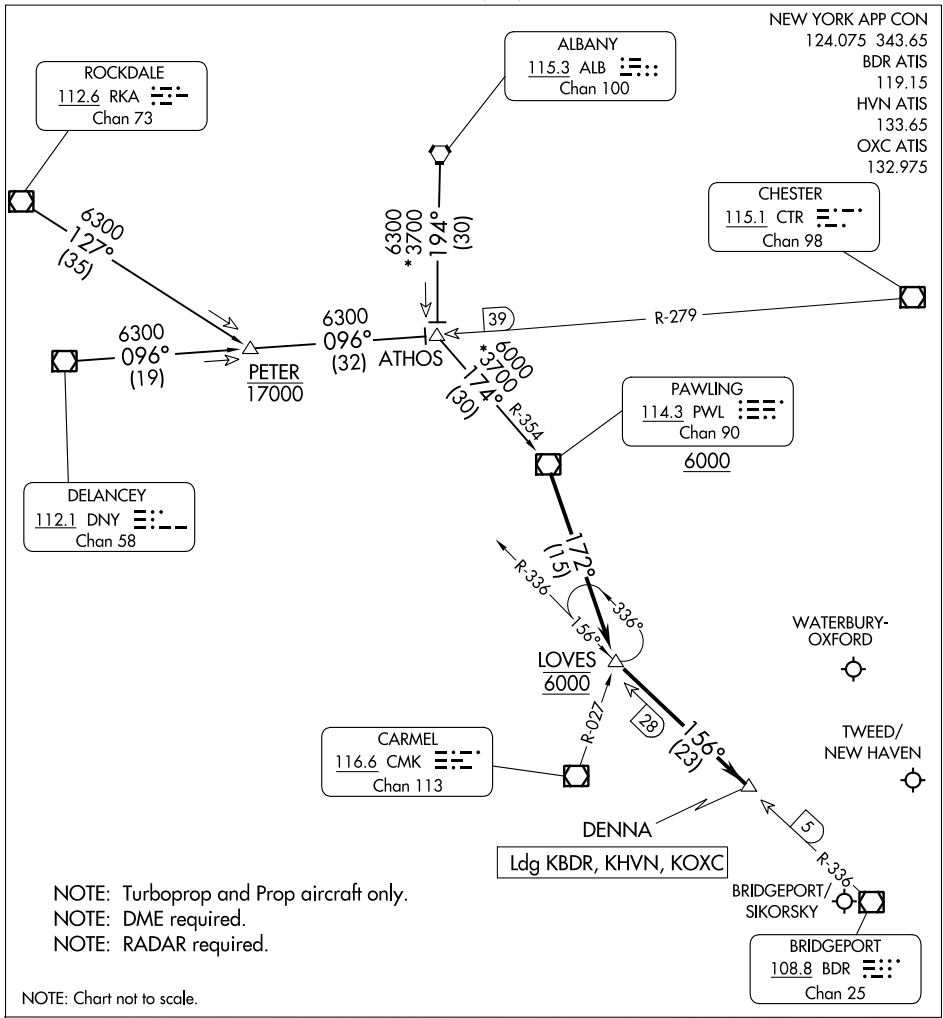

DENNA THREE ARRIVAL

AL-621 (FAA)

BRIDGEPORT, CONNECTICUT

NE-1, 22 FEB 2024 to 21 MAR 2024

NE-1, 22 FEB 2024 to 21 MAR 2024

ARRIVAL ROUTE DESCRIPTION

ALBANY TRANSITION (ALB.DENNA3): From over ALB VORTAC on ALB R-194 to ATHOS, then on PWL R-354 to PWL VOR/DME, thence....

DELANCEY TRANSITION (DNY.DENNA3): From over DNY VOR/DME on DNY R-096 to ATHOS, then on PWL R-354 to PWL VOR/DME, thence....

ROCKDALE TRANSITION (RKA.DENNA3): From over RKA VOR/DME on RKA R-127 to PETER, then on DNY R-096 to ATHOS, then on PWL R-354 to PWL VOR/DME, thence....

....from PWL VOR/DME on PWL R-172 to cross LOVES at 6000, then on BRIDGEPORT (BDR) R-336 to DENNA. Expect RADAR vectors.

DENNA THREE ARRIVAL

BRIDGEPORT, CONNECTICUT