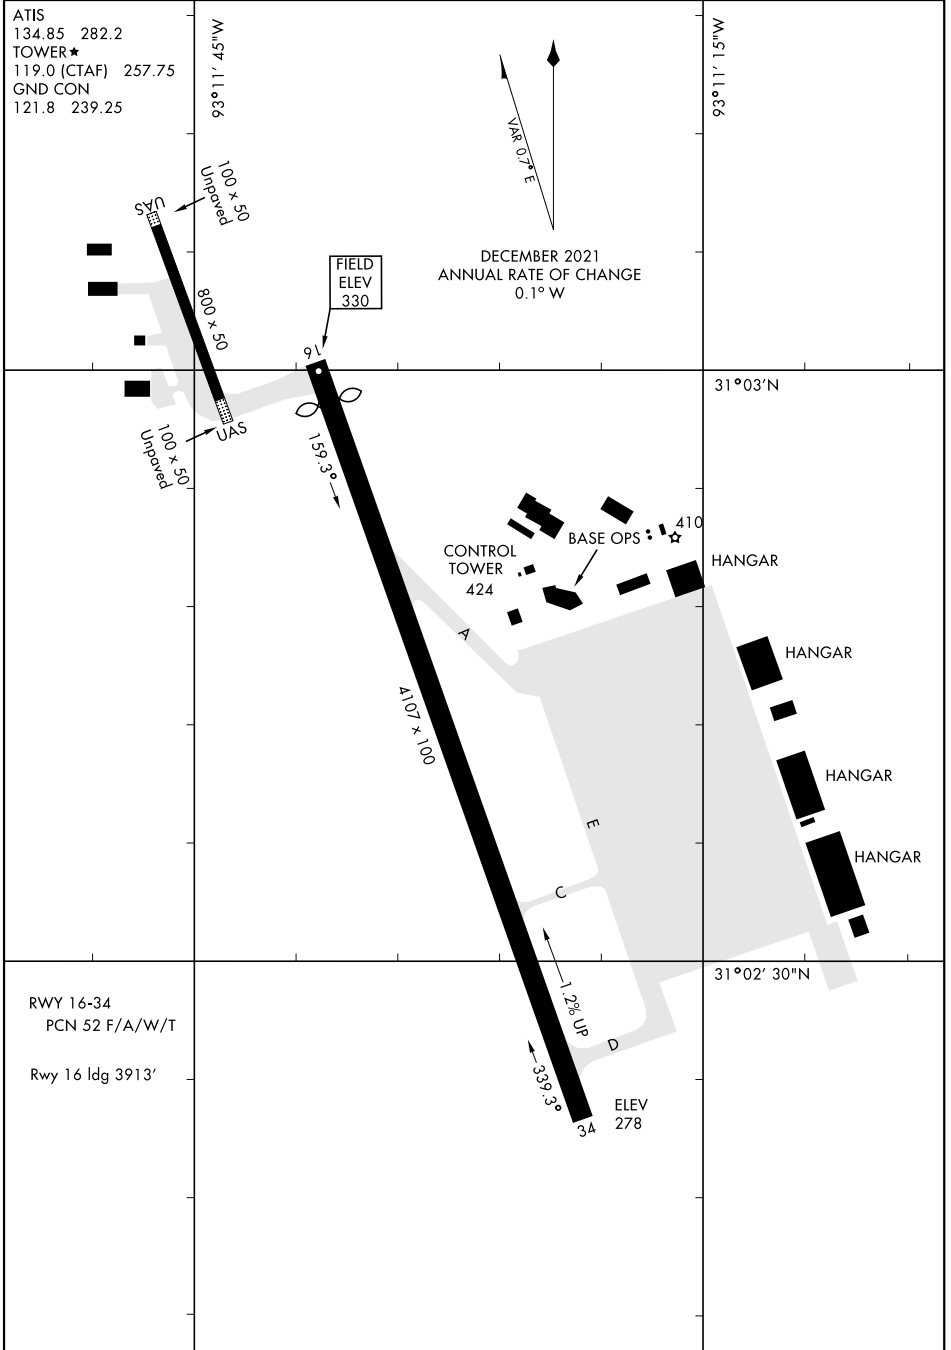

24025

AIRPORT DIAGRAM

[USA]

MAKS AAF (KPOE)
FORT JOHNSON, LOUISIANA

SC-4, 22 FEB 2024 to 21 MAR 2024

SC-4, 22 FEB 2024 to 21 MAR 2024

AIRPORT DIAGRAM

FORT JOHNSON, LOUISIANA
MAKS AAF (KPOE)