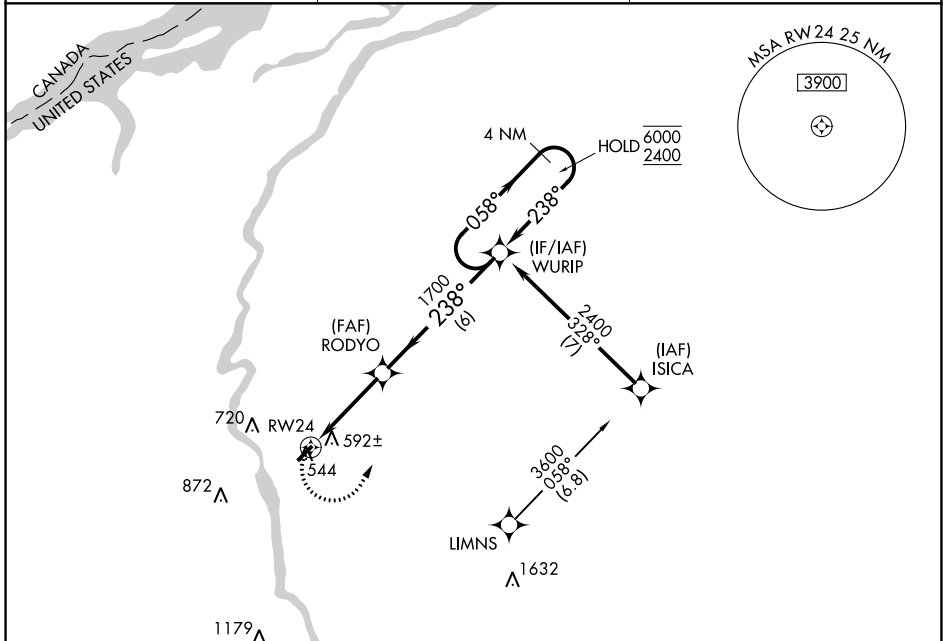

APP CRS	Rwy Idg	3703
238°	TDZE	474
	Apt Elev	474

RNAV (GPS) RWY 24

POTSDAM MUNI/DAMON FLD (PTD)

RNP APCH.	MISSED APPROACH: Climbing left turn to 2400 direct WURIP and hold.
Rwy 24 helicopter visibility reduction below 3/4 SM NA.	

AWOS-3P 118.325	BOSTON CENTER 135.25 377.1	UNICOM 122.8 (CTAF) 0
---------------------------	--------------------------------------	---------------------------------

CATEGORY	A	B	C	D
LNAV MDA	880-1	406 (500-1)	880-1 1/8 406 (500-1 1/8)	NA
CIRCLING	920-1 446 (500-1)	980-1 506 (600-1)	1040-1 1/2 566 (600-1 1/2)	NA

NE-2, 22 FEB 2024 to 21 MAR 2024

NE-2, 22 FEB 2024 to 21 MAR 2024