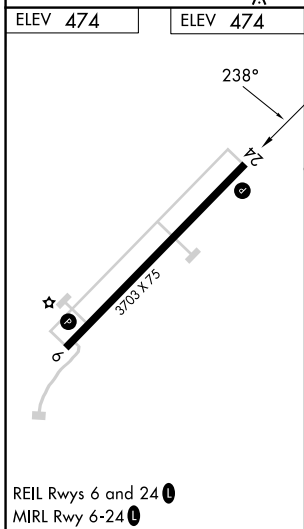

APP CRS	Rwy Idg	3703
238°	TDZE	474
	Apt Elev	474

RNAV (GPS) RWY 24

POTSDAM MUNI/DAMON FLD (PTD)

RNP APCH.	MISSED APPROACH: Climbing left turn to 2400 direct WURIP and hold.
Rwy 24 helicopter visibility reduction below 3/4 SM NA.	

AWOS-3P 118.325	BOSTON CENTER 135.25 377.1	UNICOM 122.8 (CTAF) 0

CATEGORY	A	B	C	D
LNAV MDA	880-1	406 (500-1)	880-1 1/8 406 (500-1 1/8)	NA
CIRCLING	920-1 446 (500-1)	980-1 506 (600-1)	1040-1 1/2 566 (600-1 1/2)	NA

NE-2, 22 FEB 2024 to 21 MAR 2024

NE-2, 22 FEB 2024 to 21 MAR 2024