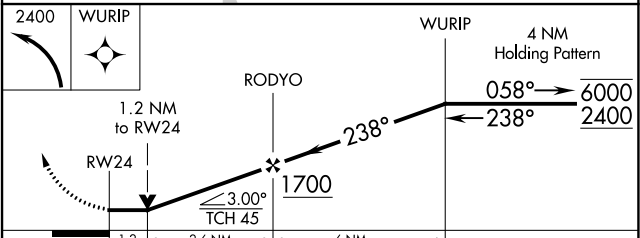

APP CRS	Rwy Idg	3703
238°	TDZE	474
	Apt Elev	474

RNAV (GPS) RWY 24

POTSDAM MUNI/DAMON FLD (PTD)

RNP APCH.	MISSED APPROACH: Climbing left turn to 2400 direct WURIP and hold.
Rwy 24 helicopter visibility reduction below 3/4 SM NA.	

AWOS-3P 118.325	BOSTON CENTER 135.25 377.1	UNICOM 122.8 (CTAF) 0

CATEGORY	A	B	C	D
LNAV MDA	880-1	406 (500-1)	880-1 1/8 406 (500-1 1/8)	NA
CIRCLING	920-1 446 (500-1)	980-1 506 (600-1)	1040-1 1/2 566 (600-1 1/2)	NA

NE-2, 22 FEB 2024 to 21 MAR 2024

NE-2, 22 FEB 2024 to 21 MAR 2024