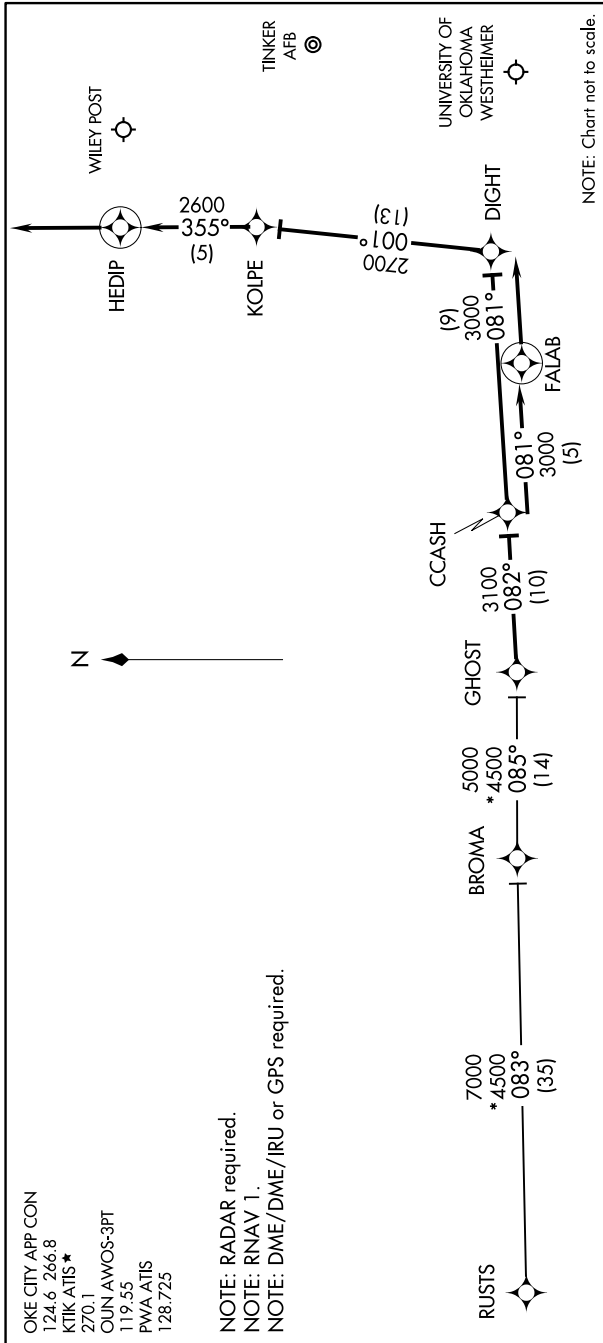

# CCASH ONE ARRIVAL (RNAV)

OKLAHOMA CITY, OKLAHOMA

SC-1, 22 FEB 2024 to 21 MAR 2024

## ARRIVAL ROUTE DESCRIPTION

BROMA TRANSITION (BROMA.CCASH1):  
RUSTS TRANSITION (RUSTS.CCASH1):

From GHOST on track 082° to CCASH.

LANDING OUN/KTIK: From CCASH on track 081° to FALAB, then on track 081°. Expect radar vectors to final approach course.

LANDING PWA RW17L: From CCASH on track 081° to DIGHT, then on track 001° to KOLPE, then on track 355° to HEDIP, then on track 355°. Expect radar vectors to final approach course.

LANDING PWA RW35R: From CCASH on track 081° to FALAB, then on track 081°. Expect radar vectors to final approach course.