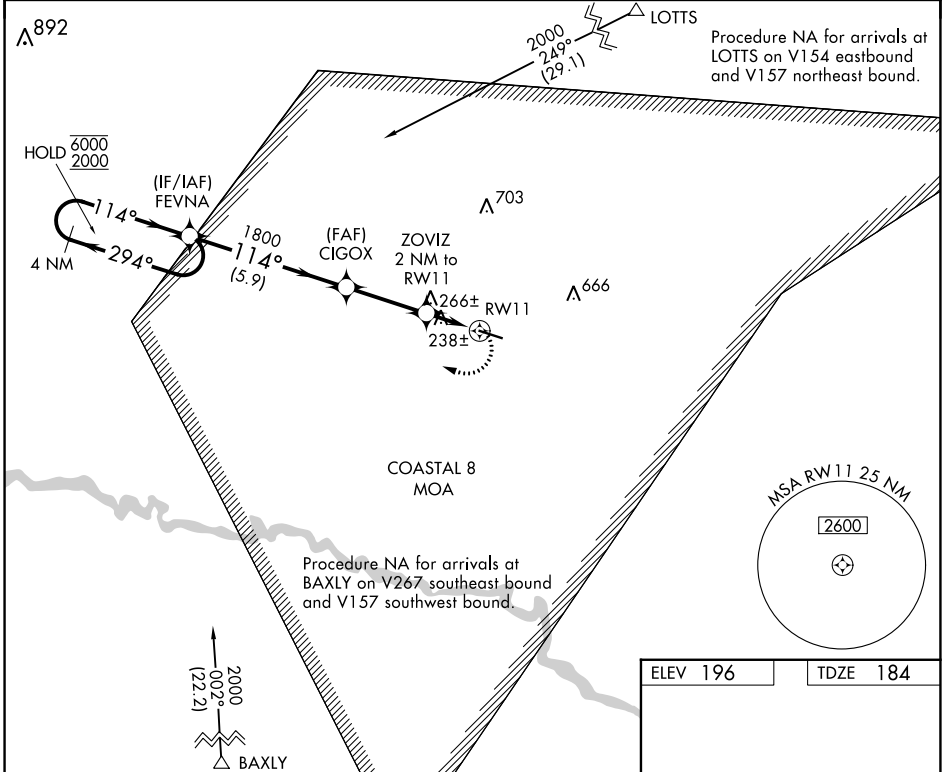

WAAS CH 40227 W11A	APP CRS 114°	Rwy Idg TDZE Apt Elev	5003 184 196
--	------------------------	-----------------------------	---

RNAV (GPS) RWY 11

SWINTON SMITH FLD AT REIDSVILLE MUNI (R.VJ)

RNP APCH.	MISSED APPROACH: Climbing right turn to 2000 direct FEVNA and hold.
-----------	---

AWOS-3PT 128.325	JACKSONVILLE CENTER 127.575 269.025	CTAF 122.9
----------------------------	---	----------------------

SE-4, 22 FEB 2024 to 21 MAR 2024

SE-4, 22 FEB 2024 to 21 MAR 2024

ELEV 196	TDZE 184
----------	----------