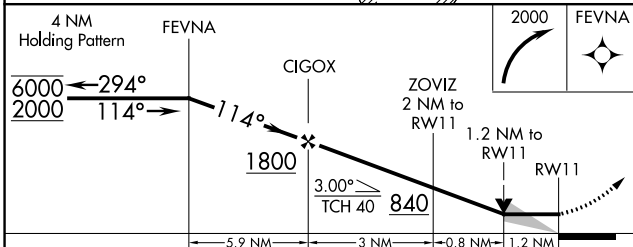

WAAS CH 40227 W11A	APP CRS 114°	Rwy Idg TDZE Apt Elev	5003 184 196
--	------------------------	-----------------------------	---

RNAV (GPS) RWY 11

SWINTON SMITH FLD AT REIDSVILLE MUNI (R.VJ)

RNP APCH.	MISSED APPROACH: Climbing right turn to 2000 direct FEVNA and hold.
-----------	---

AWOS-3PT 128.325	JACKSONVILLE CENTER 127.575 269.025	CTAF 122.9
----------------------------	---	----------------------

SE-4, 22 FEB 2024 to 21 MAR 2024

SE-4, 22 FEB 2024 to 21 MAR 2024

ELEV 196	TDZE 184
----------	----------