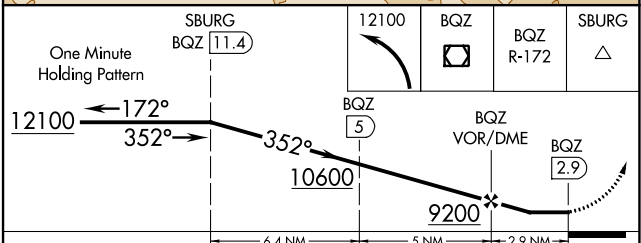

VOR/DME BQZ 112.2 Chan 59	APP CRS 352°	Rwy Idg TDZE Apt Elev 6882	N/A N/A 6882
--	------------------------	--	---

VOR/DME-C
STEAMBOAT SPRINGS/BOB ADAMS FLD (SBS)

⚠ When local altimeter setting not received, use Yampa Valley altimeter setting and increase all MDA 80 feet. Procedure NA at night. Circling NA northeast of Rwy 14-32.

MISSED APPROACH: Climbing left turn to 12100 direct BQZ VOR/DME then on BQZ VOR/DME R-172 to SBURG INT/BQZ 11.4 DME and hold.

AWOS-3 118.325	DENVER CENTER 120.475 235.975	UNICOM 122.8 (CTAF) ①
--------------------------	---	---------------------------------

CATEGORY	A	B	C	D
ⓐ CIRCLING	8140-1¼ 1258 (1300-1¼)	8140-1½ 1258 (1300-1½)	NA	

SW-1, 22 FEB 2024 to 21 MAR 2024

SW-1, 22 FEB 2024 to 21 MAR 2024