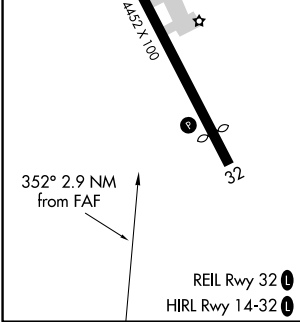

VOR/DME BQZ 112.2 Chan 59	APP CRS 352°	Rwy Idg TDZE Apt Elev 6882	N/A N/A 6882
--	------------------------	--	---

VOR/DME-C
STEAMBOAT SPRINGS/BOB ADAMS FLD (SBS)

⚠ When local altimeter setting not received, use Yampa Valley altimeter setting and increase all MDA 80 feet. Procedure NA at night. Circling NA northeast of Rwy 14-32.

MISSED APPROACH: Climbing left turn to 12100 direct BQZ VOR/DME then on BQZ VOR/DME R-172 to SBURG INT/BQZ 11.4 DME and hold.

AWOS-3 118.325	DENVER CENTER 120.475 235.975	UNICOM 122.8 (CTAF) ①
--------------------------	---	---------------------------------

CATEGORY	A	B	C	D
ⓐ CIRCLING	8140-1¼ 1258 (1300-1¼)	8140-1½ 1258 (1300-1½)	NA	

SW-1, 22 FEB 2024 to 21 MAR 2024

SW-1, 22 FEB 2024 to 21 MAR 2024