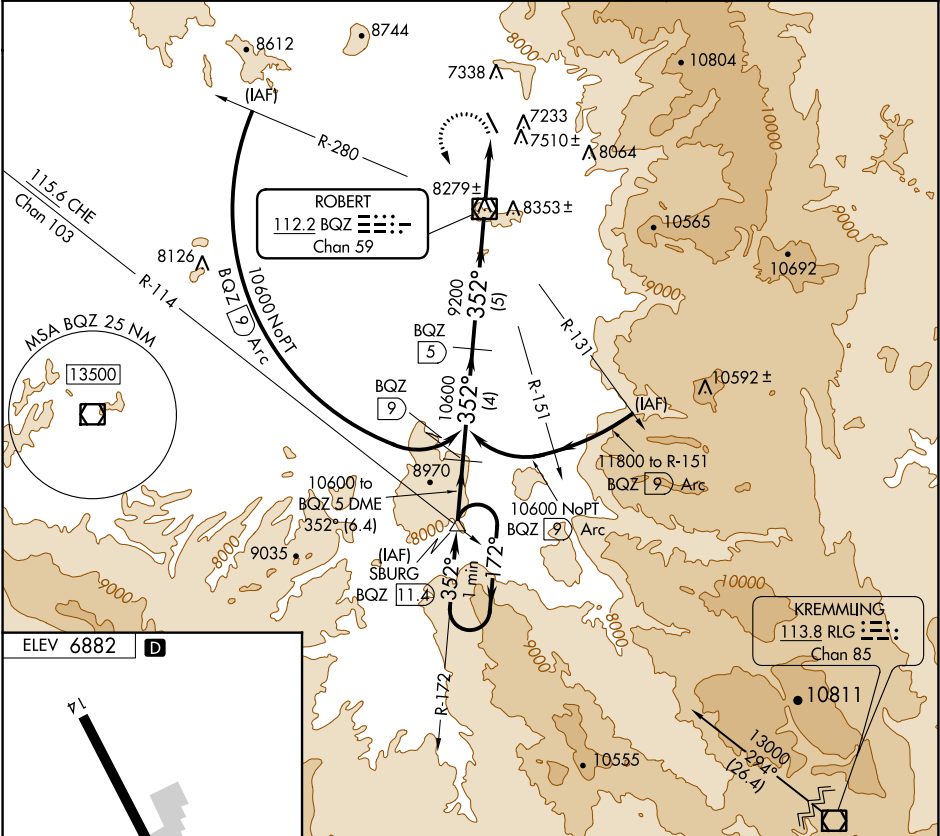

VOR/DME BQZ 112.2 Chan 59	APP CRS 352°	Rwy Idg TDZE Apt Elev 6882	N/A N/A 6882
--	------------------------	--	---

VOR/DME-C
STEAMBOAT SPRINGS/BOB ADAMS FLD (SBS)

⚠ When local altimeter setting not received, use Yampa Valley altimeter setting and increase all MDA 80 feet. Procedure NA at night. Circling NA northeast of Rwy 14-32.

MISSED APPROACH: Climbing left turn to 12100 direct BQZ VOR/DME then on BQZ VOR/DME R-172 to SBURG INT/BQZ 11.4 DME and hold.

AWOS-3 118.325	DENVER CENTER 120.475 235.975	UNICOM 122.8 (CTAF) ①
--------------------------	---	---------------------------------

CATEGORY	A	B	C	D
ⓐ CIRCLING	8140-1¼ 1258 (1300-1¼)	8140-1½ 1258 (1300-1½)	NA	

SW-1, 22 FEB 2024 to 21 MAR 2024

SW-1, 22 FEB 2024 to 21 MAR 2024