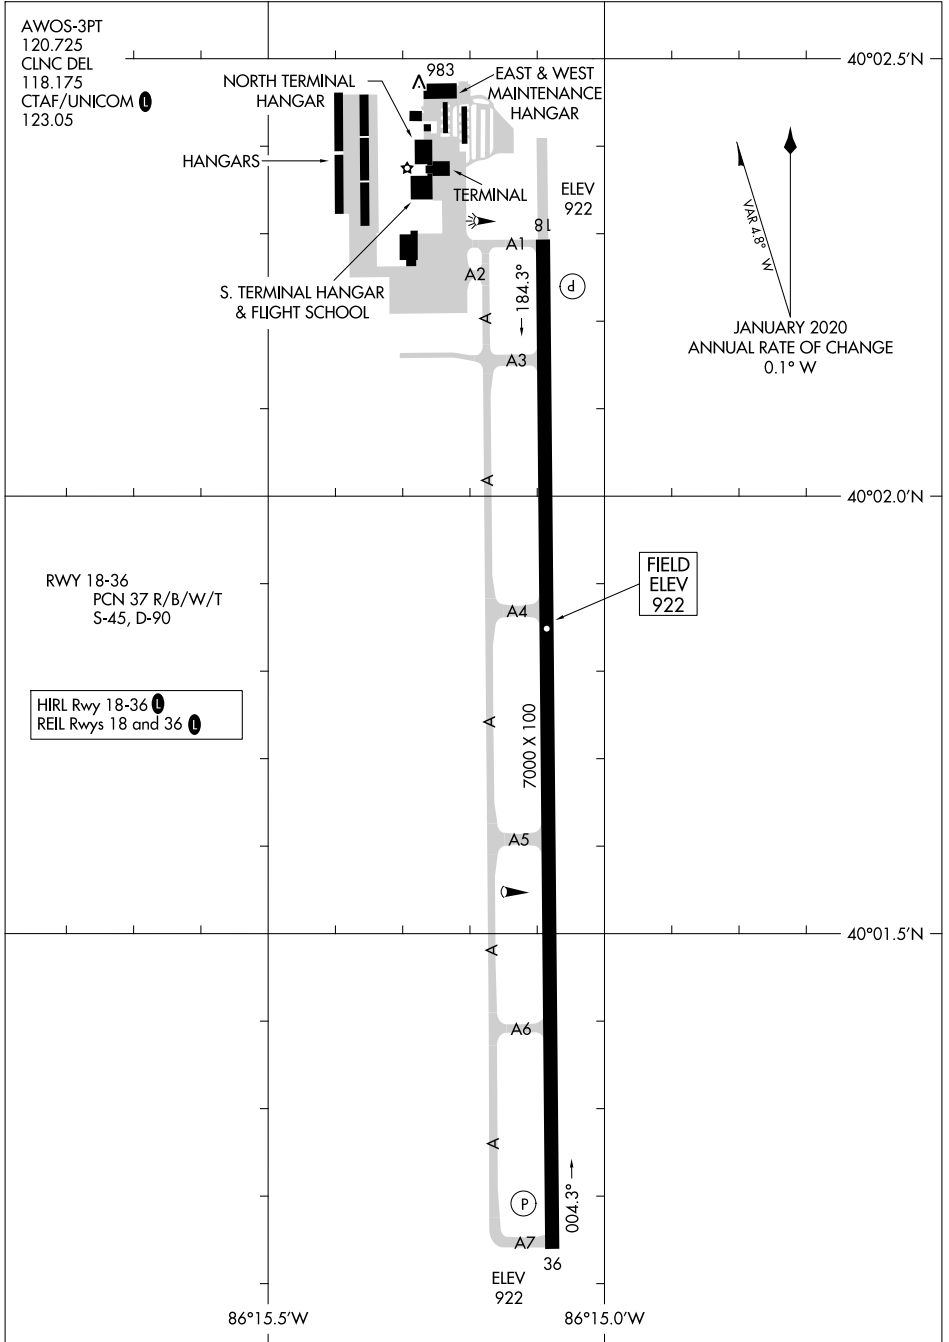

24025

AIRPORT DIAGRAM

AL-5438 (FAA)

INDIANAPOLIS EXEC (T'Y'Q)
INDIANAPOLIS, INDIANA

EC-2, 22 FEB 2024 to 21 MAR 2024

EC-2, 22 FEB 2024 to 21 MAR 2024

AIRPORT DIAGRAM

24025